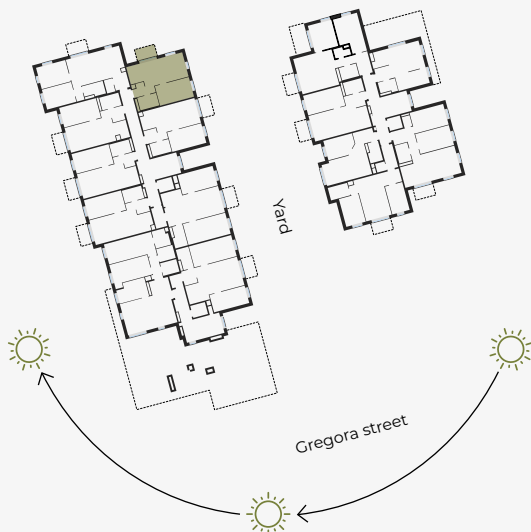

6th Floor, Gregora 2A, Rīga

Apartment #72

#	ROOM	M ²
1	Hall	3,88
2	Bathroom	4,47
3	Living room & Kitchen	24,20
4	Bedroom	13,08
5	Balcony	3,98

Living area 45,63

Total area 49,61

SCALE 1:80

IN 1 CENTIMETER – 80 CENTIMETERS