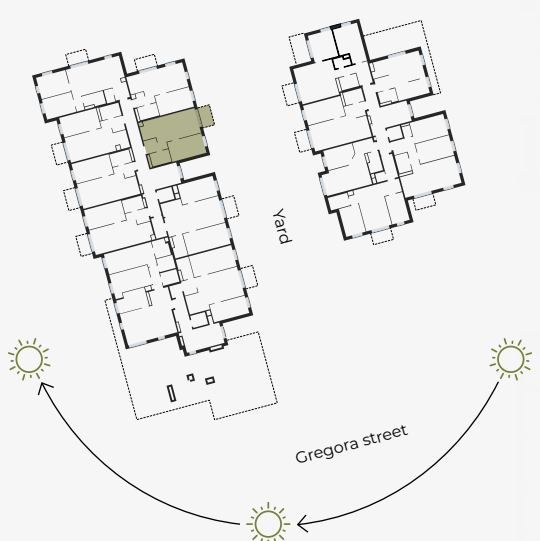

6th Floor, Gregora 2A, Riga

Apartment #73

#	ROOM	M ²
1	Hall	4,27
2	Bathroom	4,47
3	Living room & Kitchen	24,30
4	Bedroom	12,68
5	Balcony	3,97

Living area 45,72

Total area 49,69

SCALE 1:80

IN 1 CENTIMETER – 80 CENTIMETERS