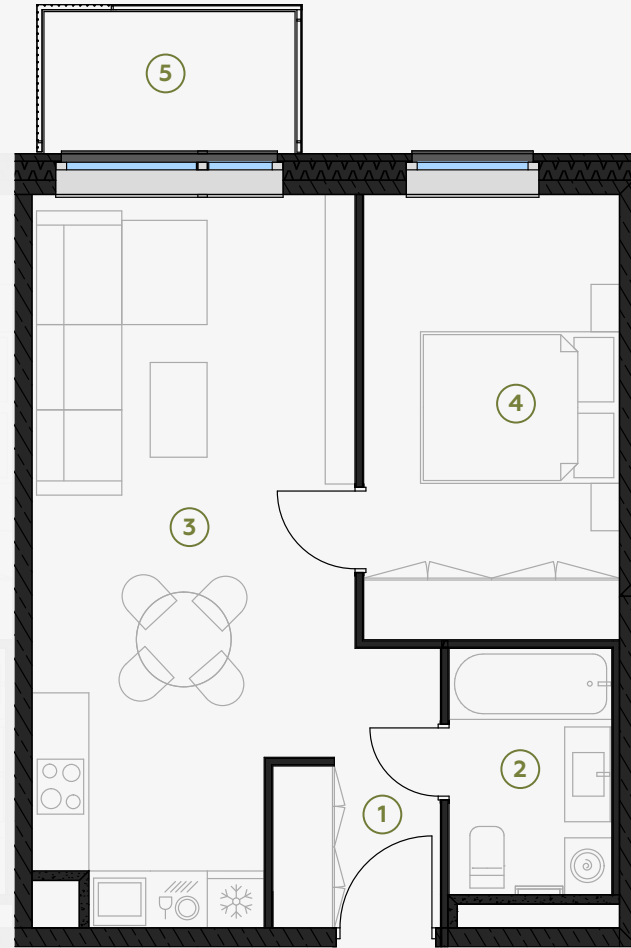

6th Floor, Gregora 2A, Riga

Apartment #73

#	ROOM	M ²
1	Hall	4,27
2	Bathroom	4,47
3	Living room & Kitchen	24,30
4	Bedroom	12,68
5	Balcony	3,97

Living area 45,72

Total area 49,69

SCALE 1:80

IN 1 CENTIMETER – 80 CENTIMETERS