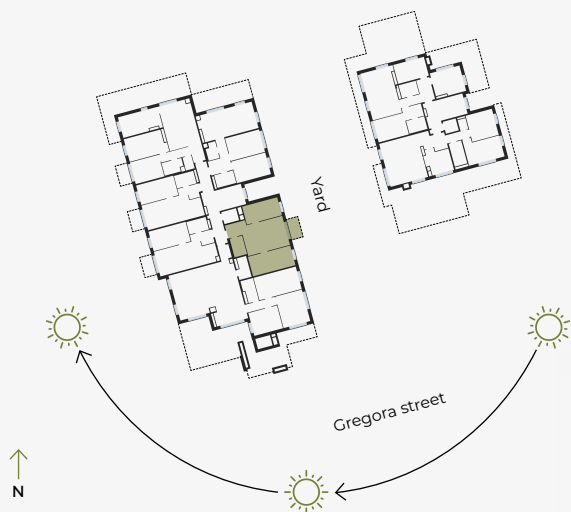

7th Floor, Gregora 2A, Riga

Apartment #74

#	ROOM	M ²
1	Hall	4,31
2	Bathroom	4,38
3	Living room & Kitchen	23,05
4	Bedroom	12,12
5	Bedroom	15,80
6	Balcony	3,98

Living area 59,66

Total area 63,64

SCALE 1:80

IN 1 CENTIMETER – 80 CENTIMETERS