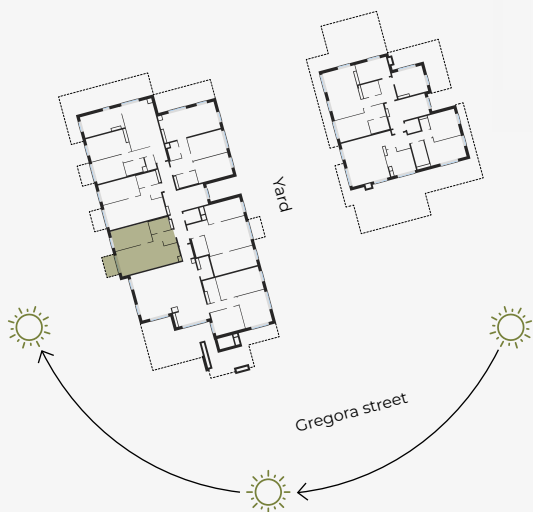

7th Floor, Gregora 2A, Riga

Apartment #76

#	ROOM	M ²
1	Hall	4,27
2	Bathroom	4,60
3	Living room & Kitchen	25,82
4	Bedroom	13,84
5	Balcony	3,97

Living area 48,53

Total area 52,50

SCALE 1:80

IN 1 CENTIMETER - 80 CENTIMETERS