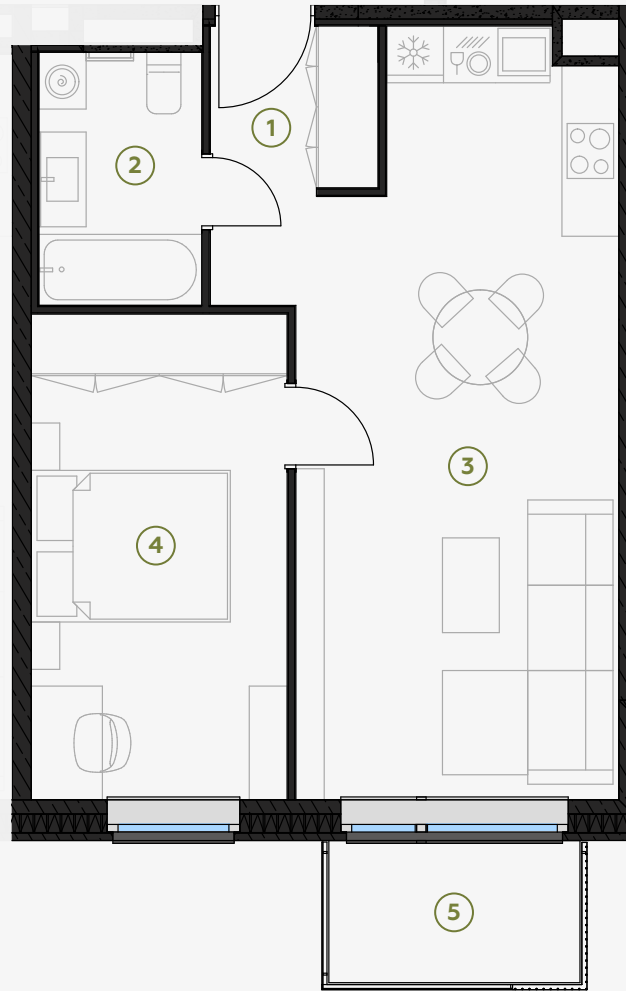

7th Floor, Gregora 2A, Riga

Apartment #76

#	ROOM	M ²
1	Hall	4,27
2	Bathroom	4,60
3	Living room & Kitchen	25,82
4	Bedroom	13,84
5	Balcony	3,97

Living area 48,53

Total area 52,50

SCALE 1:80

IN 1 CENTIMETER - 80 CENTIMETERS