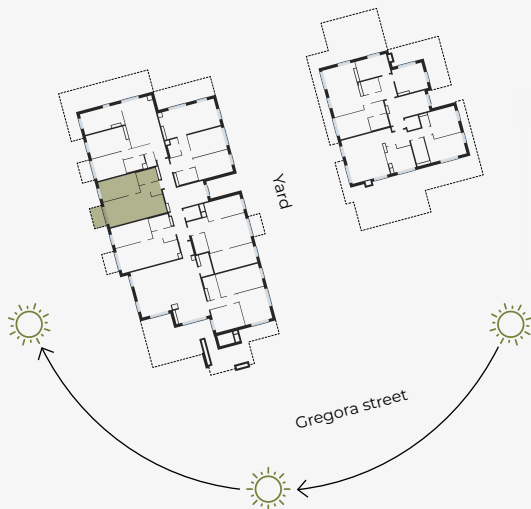

7th Floor, Gregora 2A, Riga

Apartment #77

#	ROOM	M ²
1	Hall	4,08
2	Bathroom	4,60
3	Living room & Kitchen	25,38
4	Bedroom	13,84
5	Balcony	3,97

Living area 47,90

Total area 51,87

SCALE 1:80

IN 1 CENTIMETER – 80 CENTIMETERS