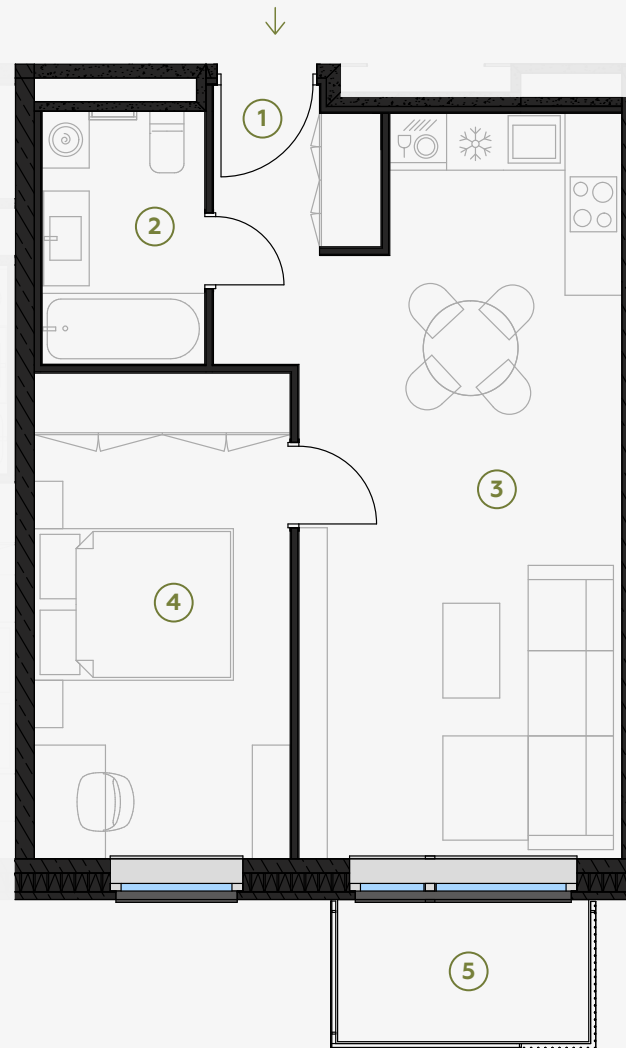

7th Floor, Gregora 2A, Riga

Apartment #77

#	ROOM	M ²
1	Hall	4,08
2	Bathroom	4,60
3	Living room & Kitchen	25,38
4	Bedroom	13,84
5	Balcony	3,97

Living area 47,90

Total area 51,87

SCALE 1:80

IN 1 CENTIMETER – 80 CENTIMETERS