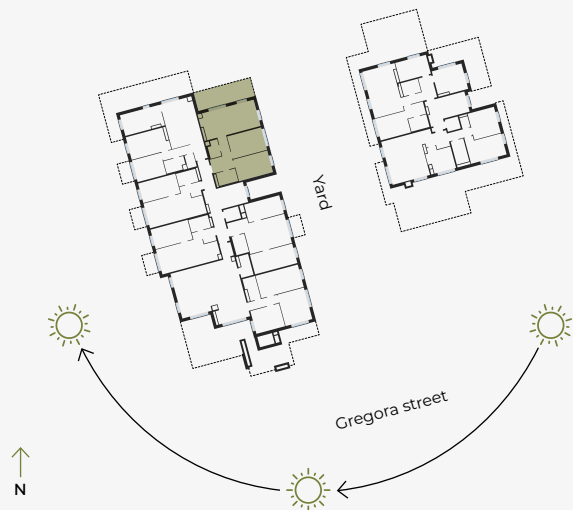

7th Floor, Gregora 2A, Riga

Apartment #79

#	ROOM	M ²
1	Hall	8,85
2	Bathroom	4,47
3	Bathroom	3,11
4	Living room & Kitchen	27,20
5	Bedroom	14,59
6	Bedroom	14,11
7	Terrace	18,23

Living area **72,33**

Total area **90,56**

SCALE 1:80

0 80 160 240

IN 1 CENTIMETER - 80 CENTIMETERS

hepsor

📍 Citadeles iela 12, Rīga, LV-1010

📞 +371 26 603 222
(WHATSAPP & VIBER) LV / EN / RU

✉️ olita@hepsor.lv