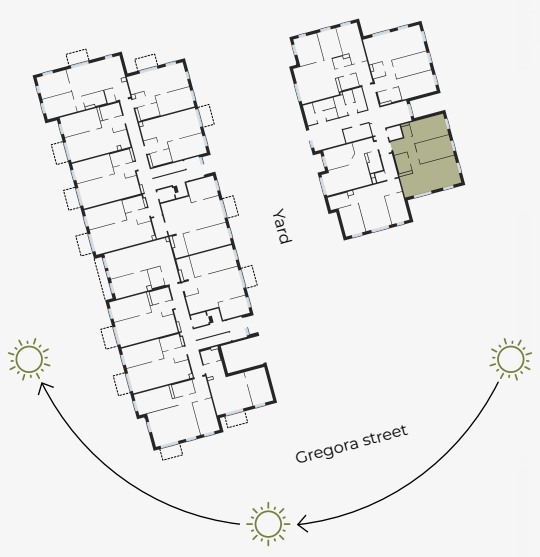

1st Floor, Gregora 2B, Rīga

Apartment #1

#	ROOM	M ²
1	Hall	7,82
2	WC	1,57
3	Bathroom	4,24
4	Living room & Kitchen	27,54
5	Bedroom	13,25
6	Bedroom	12,78

Living area 67,20

Total area 67,20

SCALE 1:80

IN 1 CENTIMETER – 80 CENTIMETERS