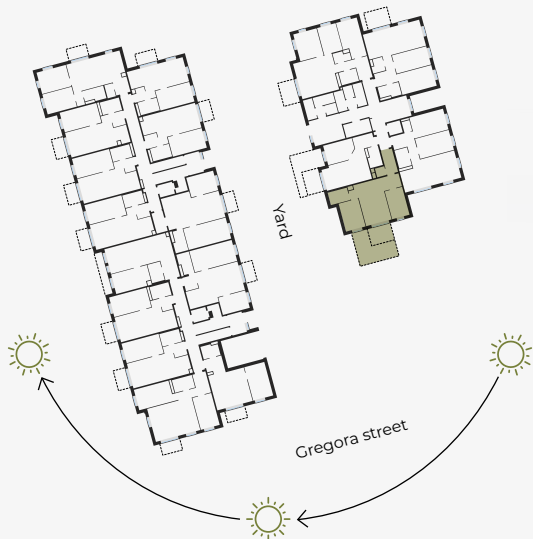

1st Floor, Gregora 2B, Rīga
Apartment #2

#	ROOM	M ²
1	Hall	7,74
2	WC	1,56
3	Living room & Kitchen	23,38
4	Bedroom	9,26
5	Bedroom	10,42
6	Bathroom	4,56
7	Terrace	25,8

Living area 56,92

Total area 82,72

SCALE 1:80