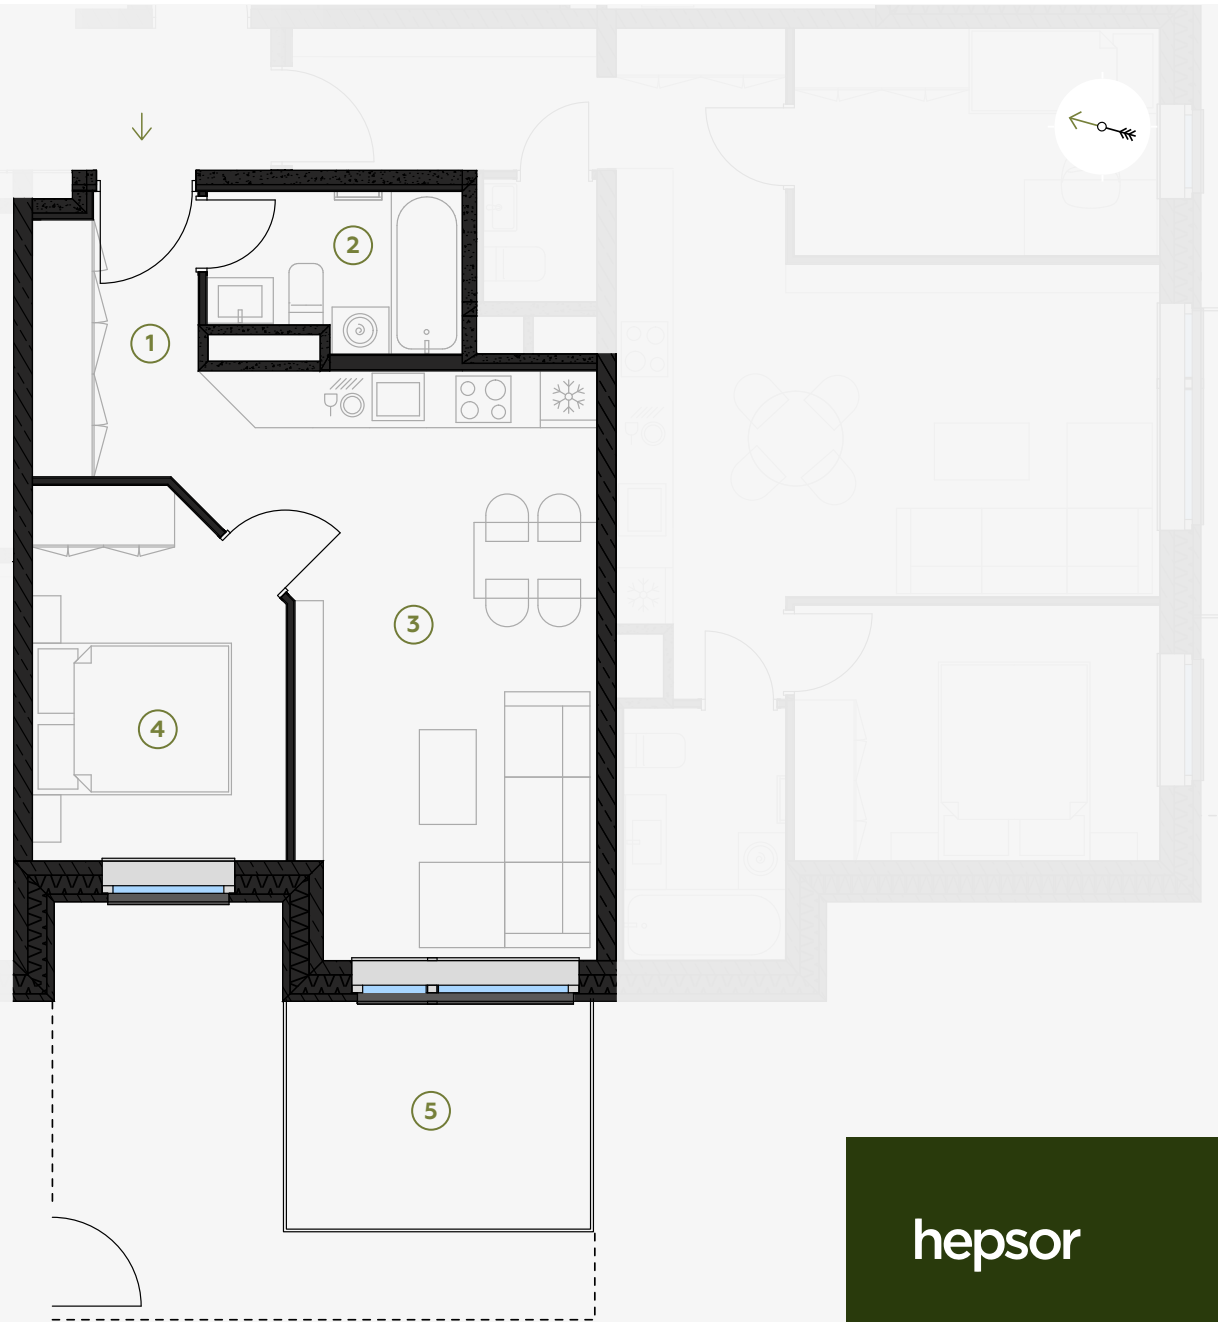

1st Floor, Gregora 2B, Rīga
Apartment #3

#	ROOM	M ²
1	Hall	5,12
2	Bathroom	4,24
3	Living room & Kitchen	21,49
4	Bedroom	9,84
5	Terrace	21,8

Living area 40,69
Total area 62,49

SCALE 1:80

IN 1 CENTIMETER – 80 CENTIMETERS