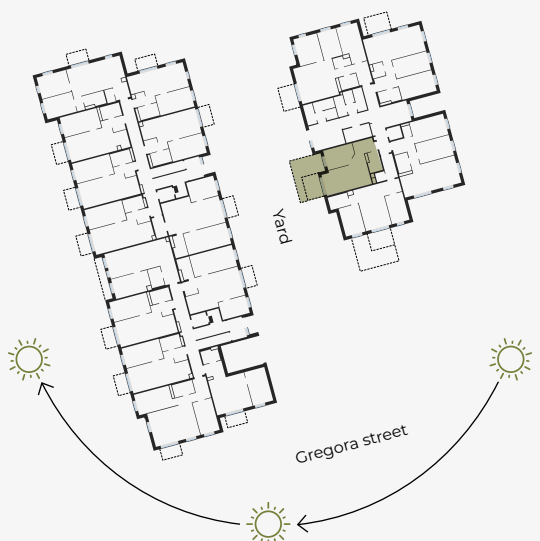

1st Floor, Gregora 2B, Rīga
Apartment #3

#	ROOM	M ²
1	Hall	5,12
2	Bathroom	4,24
3	Living room & Kitchen	21,49
4	Bedroom	9,84
5	Terrace	21,8

Living area 40,69
Total area 62,49

SCALE 1:80

IN 1 CENTIMETER – 80 CENTIMETERS