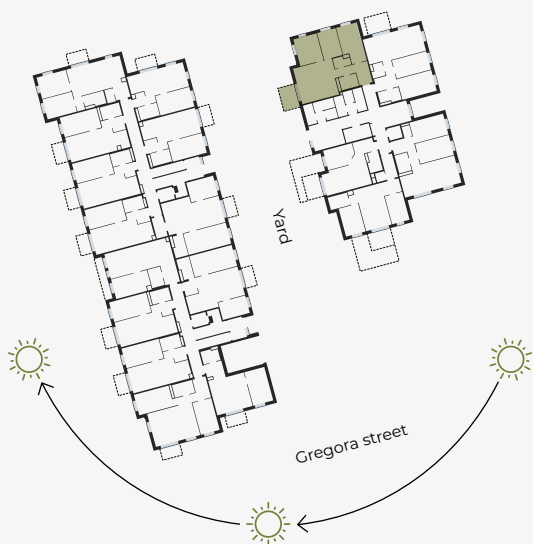

1st Floor, Gregora 2B, Rīga

Apartment #4

#	ROOM	M ²
1	Hall	8,20
2	Bathroom	4,06
3	Bathroom	2,72
4	Living room & Kitchen	25,57
5	Bedroom	11,90
6	Bedroom	9,45
7	Bedroom	13,72
8	Terrace	8

Living area 75,62

Total area 83,62

SCALE 1:80

IN 1 CENTIMETER – 80 CENTIMETERS

hepsor

📍 Citadeles iela 12, Rīga, LV-1010

📞 +371 26 603 222
(WHATSAPP & VIBER) LV / EN / RU

✉️ olita@hepsor.lv