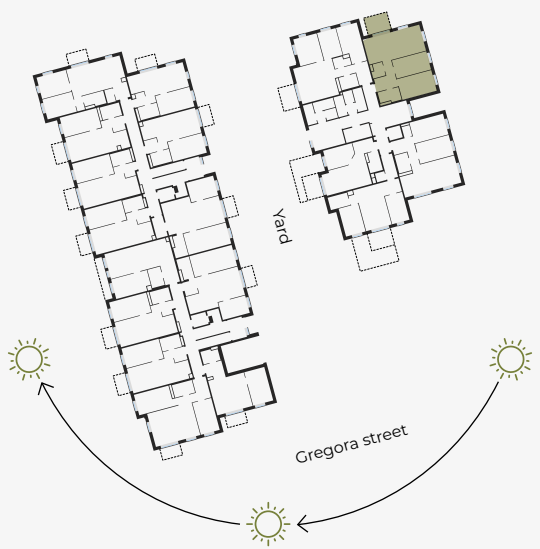

1st Floor, Gregora 2B, Rīga

Apartment #5

#	ROOM	M ²
1	Hall	7,26
2	Bathroom	4,53
3	Bathroom	2,79
4	Bedroom	13,59
5	Bedroom	11,96
6	Living room & Kitchen	27,70
7	Terrace	9,6

Living area 67,83

Total area 77,43

SCALE 1:80

IN 1 CENTIMETER – 80 CENTIMETERS

hepsor

📍 Citadeles iela 12, Rīga, LV-1010

📞 +371 26 603 222
(WHATSAPP & VIBER) LV / EN / RU

✉️ olita@hepsor.lv