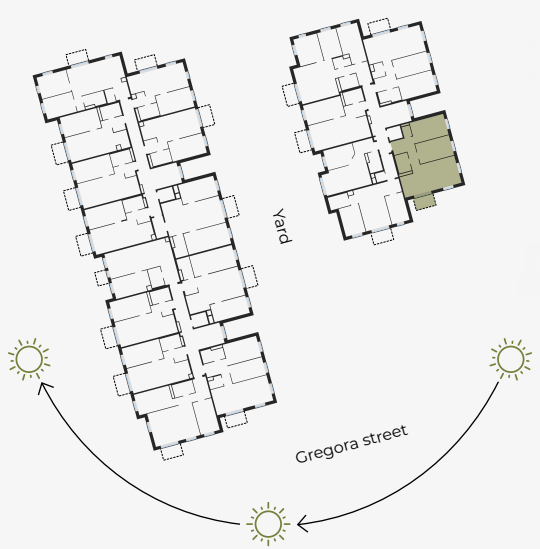

2nd Floor, Gregora 2B, Rīga
Apartment #6

#	ROOM	M ²
1	Hall	7,82
2	WC	1,57
3	Bathroom	4,24
4	Living room & Kitchen	27,35
5	Bedroom	12,78
6	Bedroom	13,25
7	Balcony	3,97

Living area 67,01
Total area 70,98

SCALE 1:80