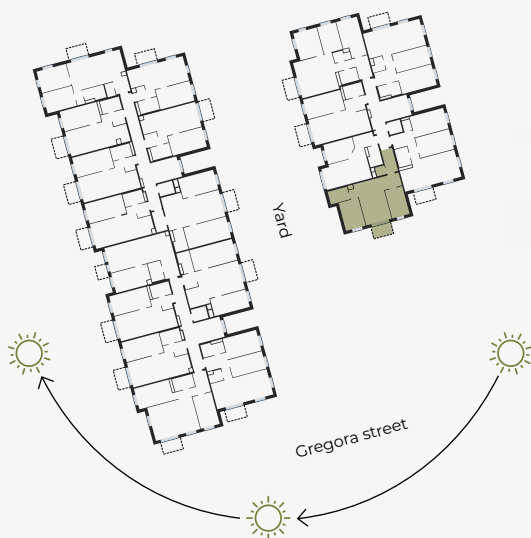

2nd Floor, Gregora 2B, Rīga
Apartment #7

#	ROOM	M ²
1	Hall	7,72
2	WC	1,55
3	Living room & Kitchen	23,38
4	Bedroom	9,26
5	Bedroom	10,42
6	Bathroom	4,56
7	Balcony	3,97

Living area 56,89

Total area 60,85

SCALE 1:80