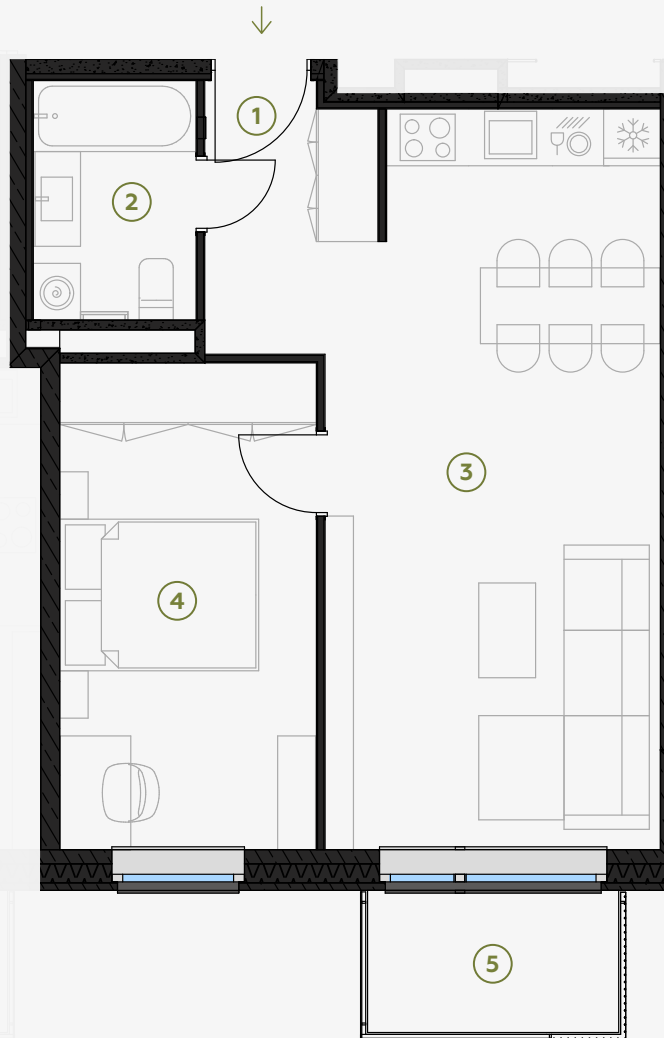

2nd Floor, Gregora 2B, Rīga
Apartment #9

#	ROOM	M ²
1	Hall	4,53
2	Bathroom	4,35
3	Living room & Kitchen	26,76
4	Bedroom	13,92
5	Balcony	3,97

Living area 49,56
Total area 53,53

SCALE 1:80

IN 1 CENTIMETER – 80 CENTIMETERS