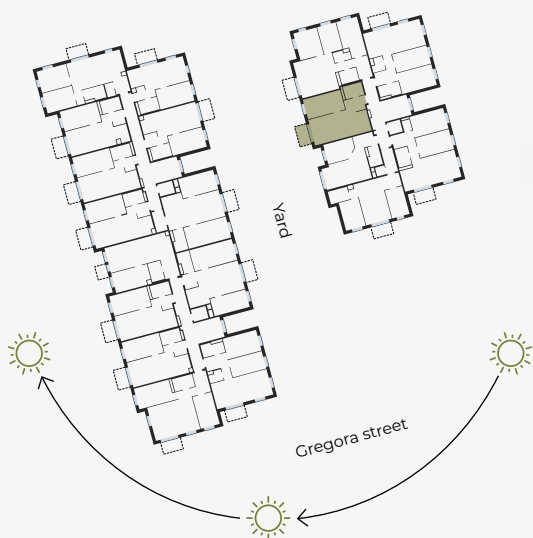

2nd Floor, Gregora 2B, Rīga
Apartment #9

#	ROOM	M ²
1	Hall	4,53
2	Bathroom	4,35
3	Living room & Kitchen	26,76
4	Bedroom	13,92
5	Balcony	3,97

Living area 49,56
Total area 53,53

SCALE 1:80

IN 1 CENTIMETER – 80 CENTIMETERS