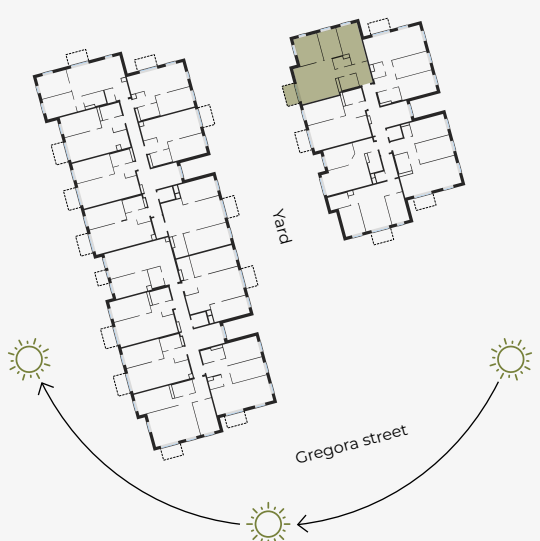

2nd Floor, Gregora 2B, Rīga

Apartment #10

#	ROOM	M ²	#	ROOM	M ²
1	Hall	8,20	7	Bedroom	13,72
2	Bathroom	4,06	8	Balcony	3,97
3	Bathroom	2,72			
4	Living r. & Kitchen	25,57			
5	Bedroom	11,90			
6	Bedroom	9,45			

Living area 75,62

Total area 79,59

SCALE 1:80

IN 1 CENTIMETER – 80 CENTIMETERS

hepsor

📍 Citadeles iela 12, Rīga, LV-1010

📞 +371 26 603 222
(WHATSAPP & VIBER) LV / EN / RU

✉️ olita@hepsor.lv