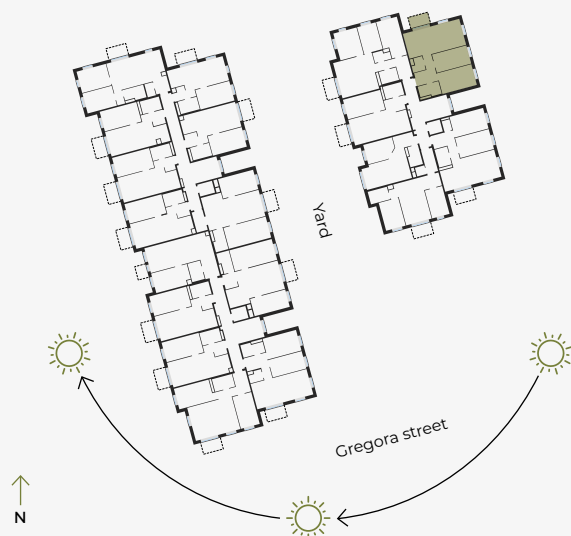

2nd Floor, Gregora 2B, Rīga

Apartment #11

#	ROOM	M ²
1	Hall	7,26
2	Bathroom	4,53
3	Bathroom	2,70
4	Bedroom	13,59
5	Bedroom	11,96
6	Living room & Kitchen	27,70
7	Balcony	3,97

Living area **67,74**

Total area **71,71**

SCALE 1:80

0 80 160 240

IN 1 CENTIMETER – 80 CENTIMETERS

hepsor

📍 Citadeles iela 12, Rīga, LV-1010

📞 +371 26 603 222
(WHATSAPP & VIBER) LV / EN / RU

✉️ olita@hepsor.lv