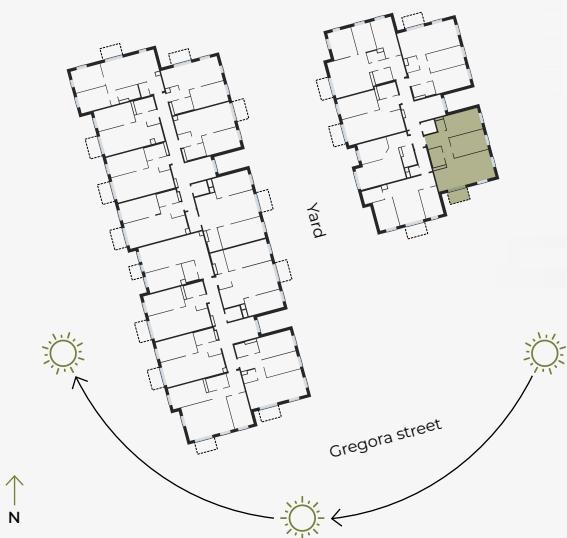

3rd Floor, Gregora 2B, Riga

Apartment #12

#	ROOM	M ²
1	Hall	7,82
2	WC	1,57
3	Bathroom	4,24
4	Living room & Kitchen	27,35
5	Bedroom	12,78
6	Bedroom	13,25
7	Balcony	3,97

Living area 67,01
Total area 70,98

SCALE 1:80

IN 1 CENTIMETER – 80 CENTIMETERS

hepsor

📍 Citadeles iela 12, Rīga, LV-1010

📞 +371 26 603 222
(WHATSAPP & VIBER) LV / EN / RU

✉️ olita@hepsor.lv