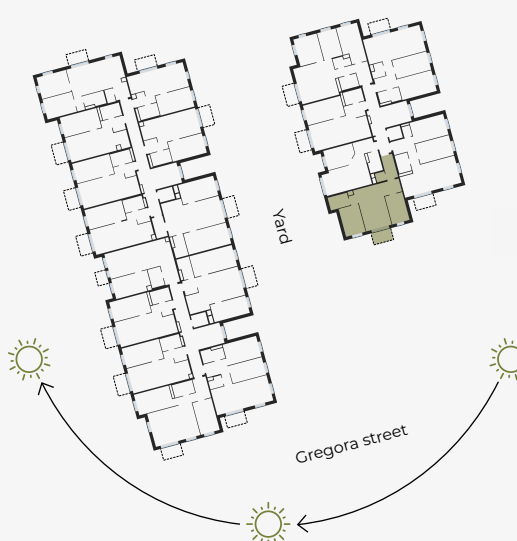

3rd Floor, Gregora 2B, Riga

Apartment #13

#	ROOM	M ²
1	Hall	7,72
2	WC	1,55
3	Living room & Kitchen	23,38
4	Bedroom	9,26
5	Bedroom	10,42
6	Bathroom	4,56
7	Balcony	3,97

Living area 56,89

Total area 60,85

SCALE 1:80