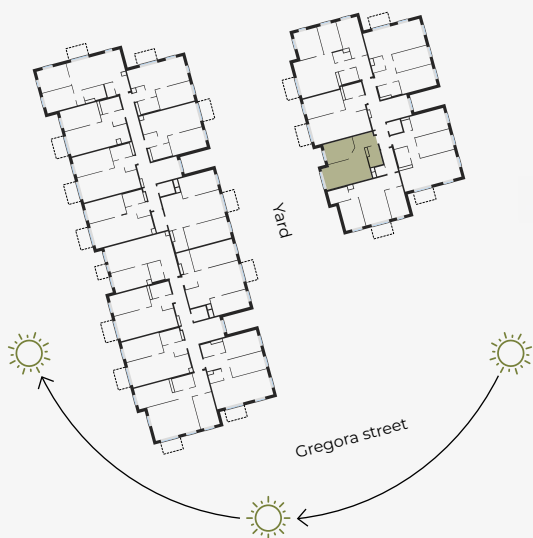

3rd Floor, Gregora 2B, Riga

Apartment #14

#	ROOM	M ²
1	Hall	5,40
2	Bathroom	4,23
3	Living room & Kitchen	21,49
4	Bedroom	9,84

Living area 40,96

Total area 40,96

SCALE 1:80

IN 1 CENTIMETER – 80 CENTIMETERS

hepsor