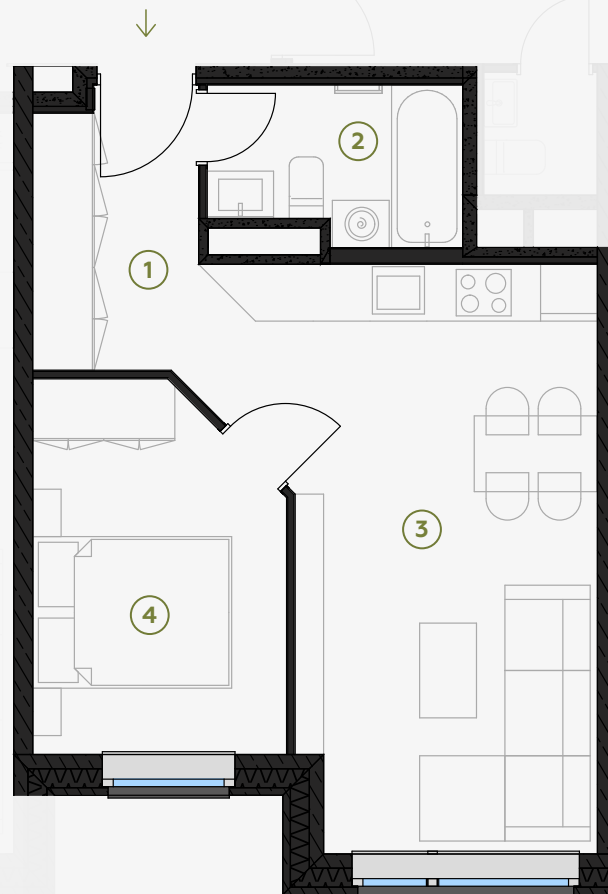

3rd Floor, Gregora 2B, Riga

Apartment #14

#	ROOM	M ²
1	Hall	5,40
2	Bathroom	4,23
3	Living room & Kitchen	21,49
4	Bedroom	9,84

Living area 40,96

Total area 40,96

SCALE 1:80

IN 1 CENTIMETER – 80 CENTIMETERS

hepsor