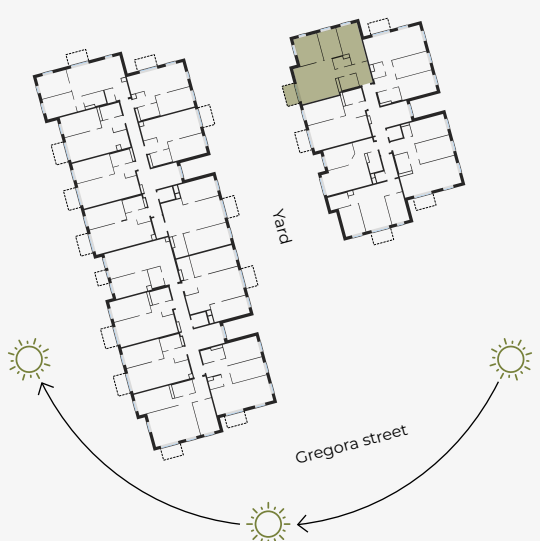

3rd Floor, Gregora 2B, Riga

Apartment #16

#	ROOM	M ²	#	ROOM	M ²
1	Hall	8,20	7	Bedroom	13,72
2	Bathroom	4,06	8	Balcony	3,97
3	Bathroom	2,72			
4	Living r. & Kitchen	25,57			
5	Bedroom	11,90			
6	Bedroom	9,45			

Living area 75,62

Total area 79,59

SCALE 1:80

IN 1 CENTIMETER – 80 CENTIMETERS

hepsor

📍 Citadeles iela 12, Rīga, LV-1010

📞 +371 26 603 222
(WHATSAPP & VIBER) LV / EN / RU

✉️ olita@hepsor.lv