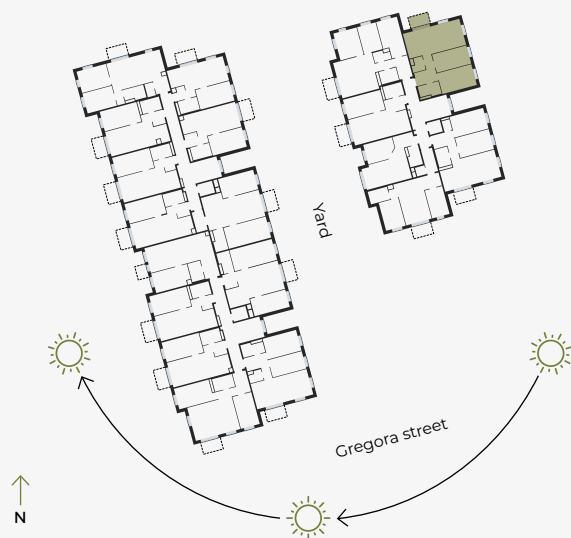

# Apartment #17

#	ROOM	M <sup>2</sup>
1	Hall	7,26
2	Bathroom	4,53
3	Bathroom	2,70
4	Bedroom	13,59
5	Bedroom	11,96
6	Living room & Kitchen	27,70
7	Balcony	3,97

Living area **67,74**

Total area **71,71**

SCALE 1:80