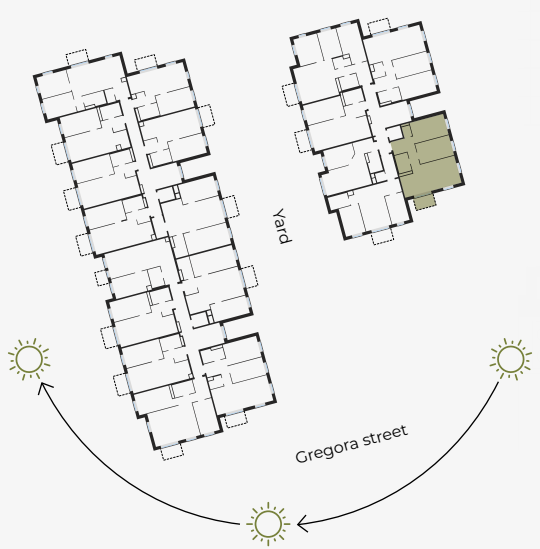

4th Floor, Gregora 2B, Rīga

Apartment #18

#	ROOM	M ²
1	Hall	7,82
2	WC	1,57
3	Bathroom	4,24
4	Living room & Kitchen	27,35
5	Bedroom	12,78
6	Bedroom	13,25
7	Balcony	3,97

Living area 67,01
Total area 70,98

SCALE 1:80