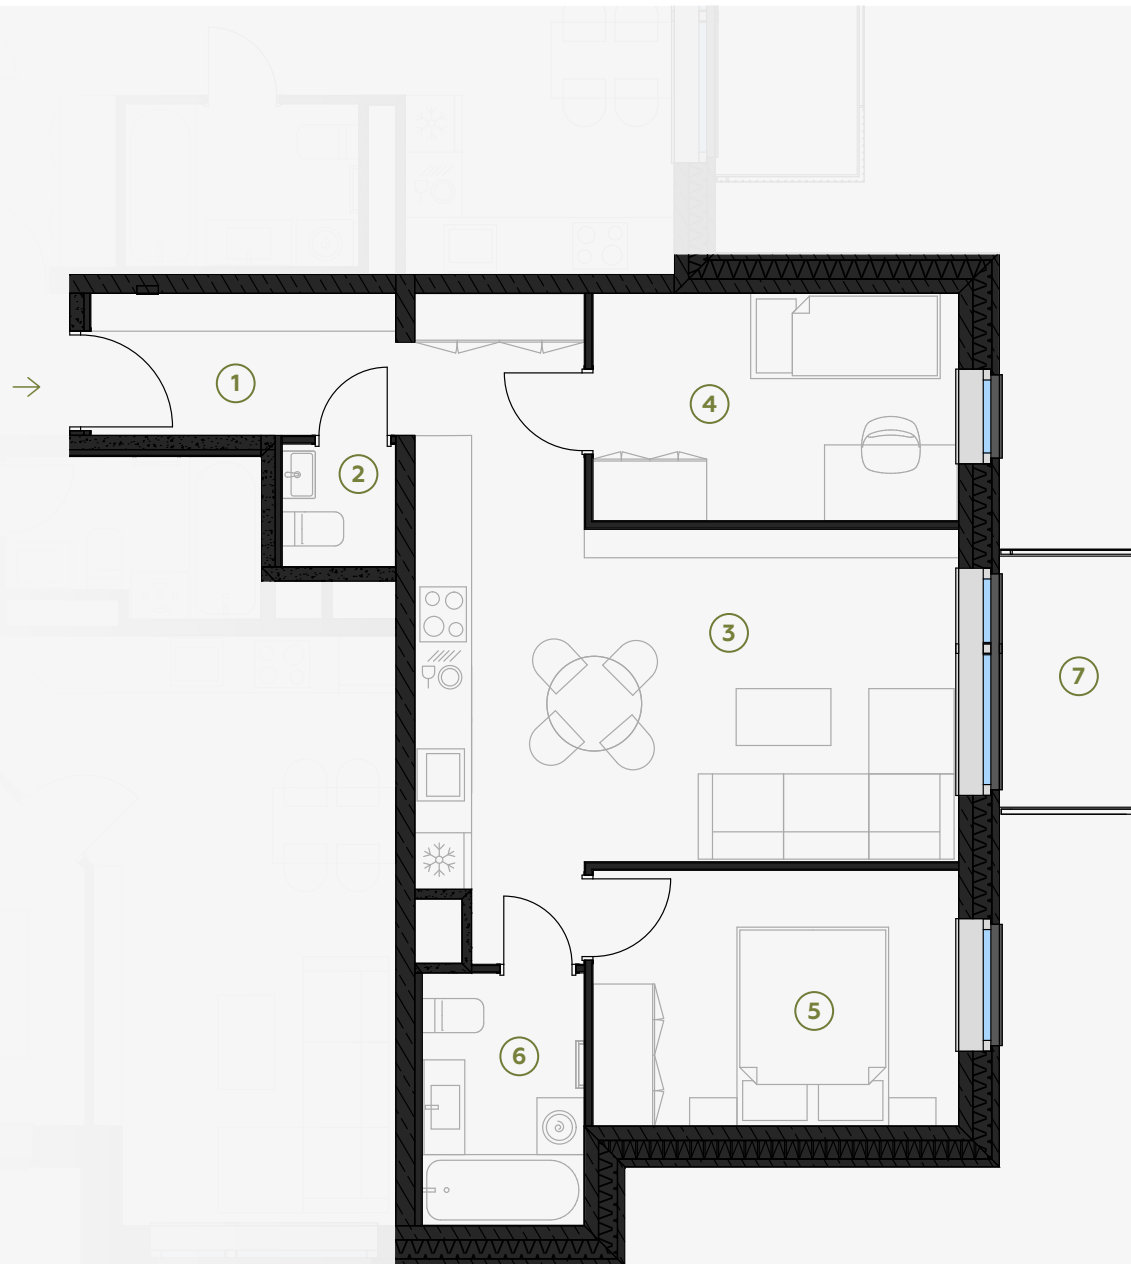

4th Floor, Gregora 2B, Riga

Apartment #19

#	ROOM	M ²
1	Hall	7,72
2	WC	1,55
3	Living room & Kitchen	23,38
4	Bedroom	9,26
5	Bedroom	10,42
6	Bathroom	4,56
7	Balcony	3,97

Living area 56,89

Total area 60,86

SCALE 1:80