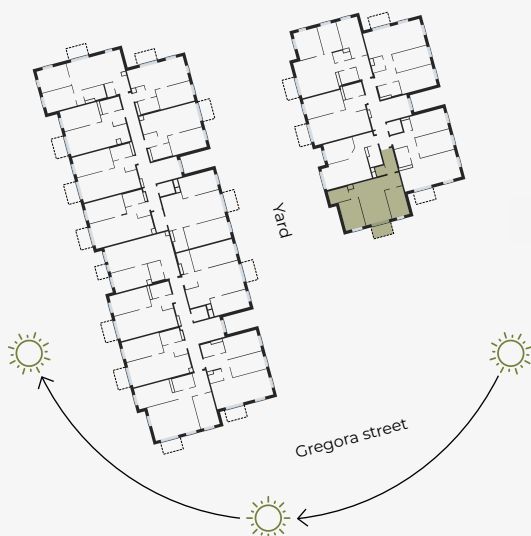

4th Floor, Gregora 2B, Riga

Apartment #19

#	ROOM	M ²
1	Hall	7,72
2	WC	1,55
3	Living room & Kitchen	23,38
4	Bedroom	9,26
5	Bedroom	10,42
6	Bathroom	4,56
7	Balcony	3,97

Living area 56,89

Total area 60,86

SCALE 1:80