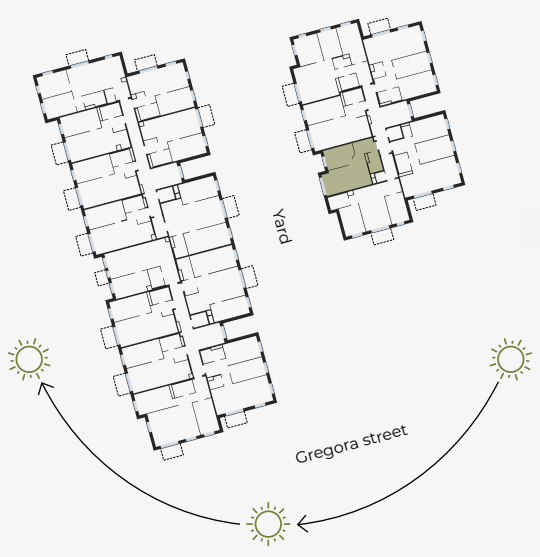

4th Floor, Gregora 2B, Riga

Apartment #20

#	ROOM	M ²
1	Hall	5,40
2	Bathroom	4,23
3	Living room & Kitchen	21,49
4	Bedroom	9,84

Living area 40,96

Total area 40,96

SCALE 1:80

IN 1 CENTIMETER – 80 CENTIMETERS

hepsor