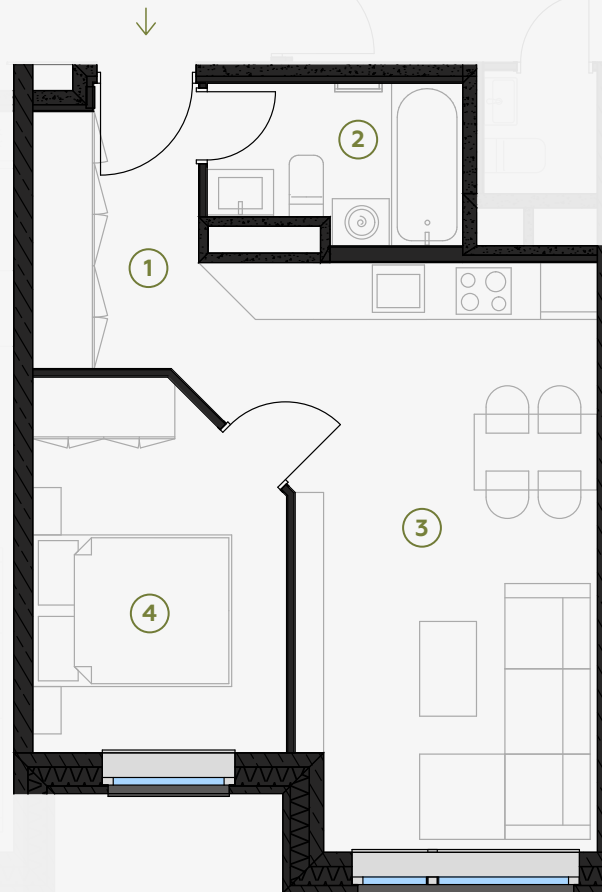

4th Floor, Gregora 2B, Riga

Apartment #20

#	ROOM	M ²
1	Hall	5,40
2	Bathroom	4,23
3	Living room & Kitchen	21,49
4	Bedroom	9,84

Living area 40,96

Total area 40,96

SCALE 1:80

IN 1 CENTIMETER – 80 CENTIMETERS

hepsor