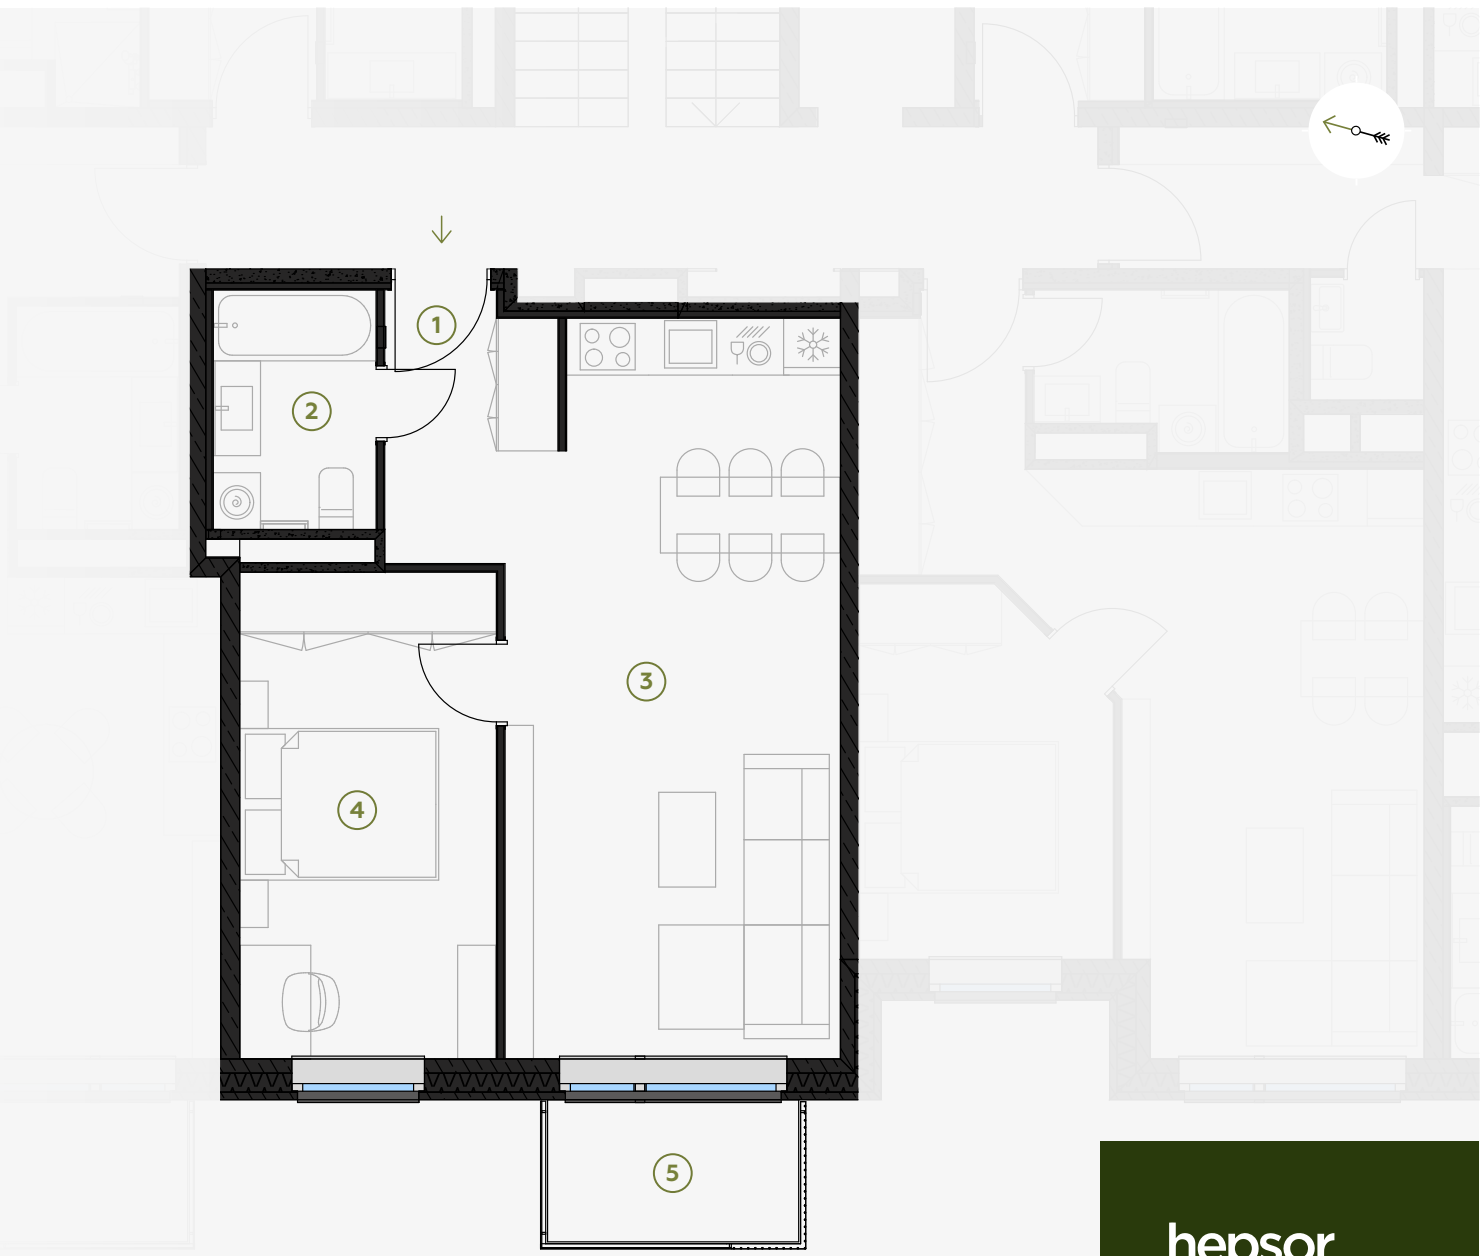

# Apartment #21

#	ROOM	M <sup>2</sup>
1	Hall	4,53
2	Bathroom	4,35
3	Living room & Kitchen	26,76
4	Bedroom	13,92
5	Balcony	3,97

Living area 49,56

Total area 53,53

SCALE 1:80

IN 1 CENTIMETER – 80 CENTIMETERS