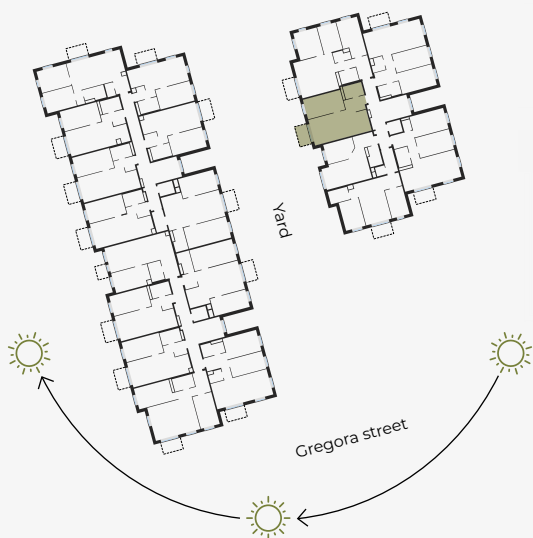

# Apartment #21

#	ROOM	M <sup>2</sup>
1	Hall	4,53
2	Bathroom	4,35
3	Living room & Kitchen	26,76
4	Bedroom	13,92
5	Balcony	3,97

Living area 49,56

Total area 53,53

SCALE 1:80

IN 1 CENTIMETER – 80 CENTIMETERS