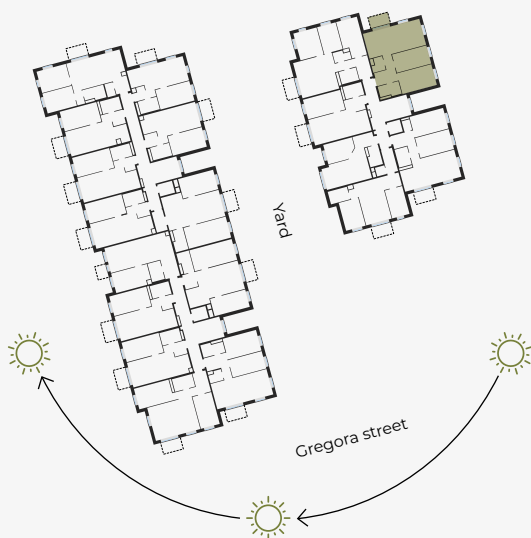

4th Floor, Gregora 2B, Riga

Apartment #23

#	ROOM	M ²
1	Hall	7,26
2	Bathroom	4,53
3	Bathroom	2,70
4	Bedroom	13,59
5	Bedroom	11,96
6	Living room & Kitchen	27,70
7	Balcony	3,97

Living area 67,74

Total area 71,71

SCALE 1:80

0 80 160 240

IN 1 CENTIMETER – 80 CENTIMETERS

hepsor

📍 Citadeles iela 12, Rīga, LV-1010

📞 +371 26 603 222
(WHATSAPP & VIBER) LV / EN / RU

✉️ olita@hepsor.lv