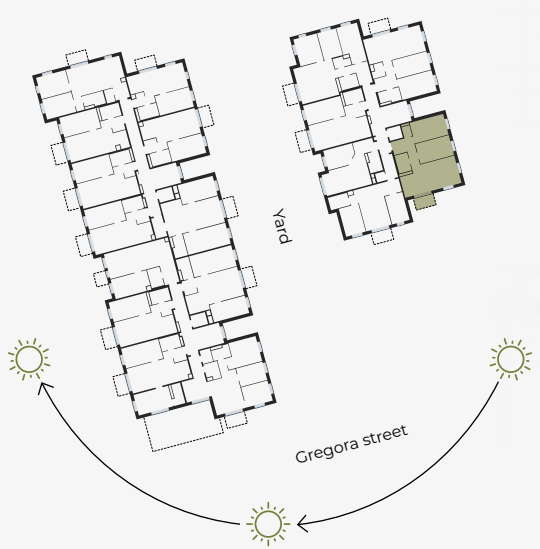

5th Floor, Gregora 2B, Riga

Apartment #24

#	ROOM	M ²
1	Hall	7,82
2	WC	1,57
3	Bathroom	4,24
4	Living room & Kitchen	27,54
5	Bedroom	13,06
6	Bedroom	13,25
7	Balcony	3,97

Living area 67,48

Total area 71,45

SCALE 1:80