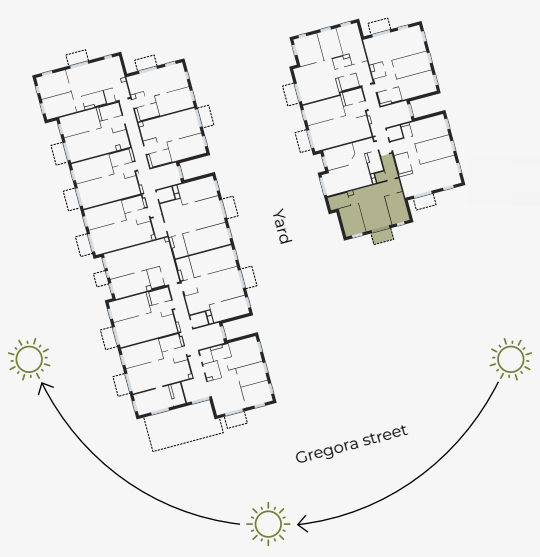

5th Floor, Gregora 2B, Riga

Apartment #25

#	ROOM	M ²
1	Hall	7,72
2	WC	1,56
3	Living room & Kitchen	23,38
4	Bedroom	9,26
5	Bedroom	10,42
6	Bathroom	4,56
7	Balcony	3,97

Living area 56,90

Total area 60,87

SCALE 1:80