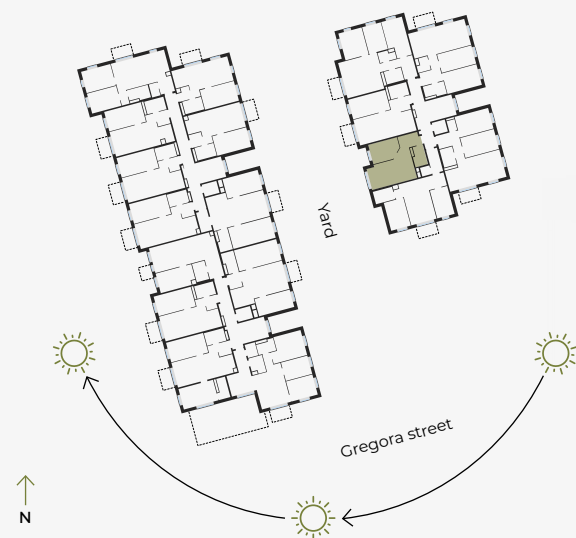

5th Floor, Gregora 2B, Riga

Apartment #26

| # | ROOM | M ² |
|---|-----------------------|----------------|
| 1 | Hall | 5,12 |
| 2 | Bathroom | 4,23 |
| 3 | Living room & Kitchen | 21,49 |
| 4 | Bedroom | 9,84 |

Living area 40,68

Total area 40,68

SCALE 1:80

IN 1 CENTIMETER – 80 CENTIMETERS

hepsor

📍 Citadeles iela 12, Rīga, LV-1010

📞 +371 26 603 222
(WHATSAPP & VIBER) LV / EN / RU

✉️ olita@hepsor.lv