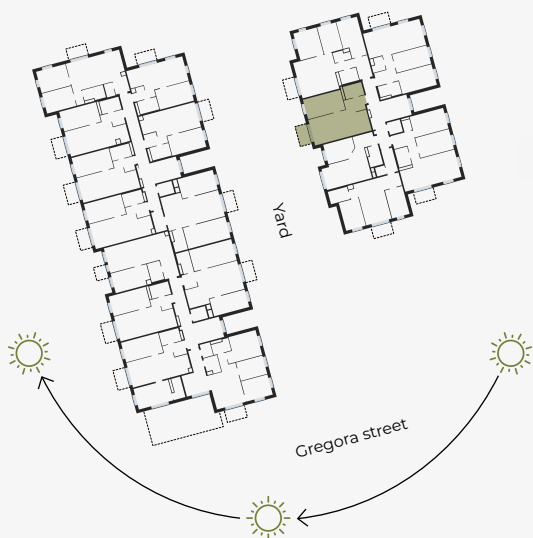

5th Floor, Gregora 2B, Riga

Apartment #27

| # | ROOM | M ² |
|---|-----------------------|----------------|
| 1 | Hall | 4,53 |
| 2 | Bathroom | 4,35 |
| 3 | Living room & Kitchen | 26,76 |
| 4 | Bedroom | 13,87 |
| 5 | Balcony | 3,97 |

Living area 49,51

Total area 53,48

SCALE 1:80

IN 1 CENTIMETER – 80 CENTIMETERS

hepsor

📍 Citadeles iela 12, Rīga, LV-1010

📞 +371 26 603 222
(WHATSAPP & VIBER) LV / EN / RU

✉️ olita@hepsor.lv