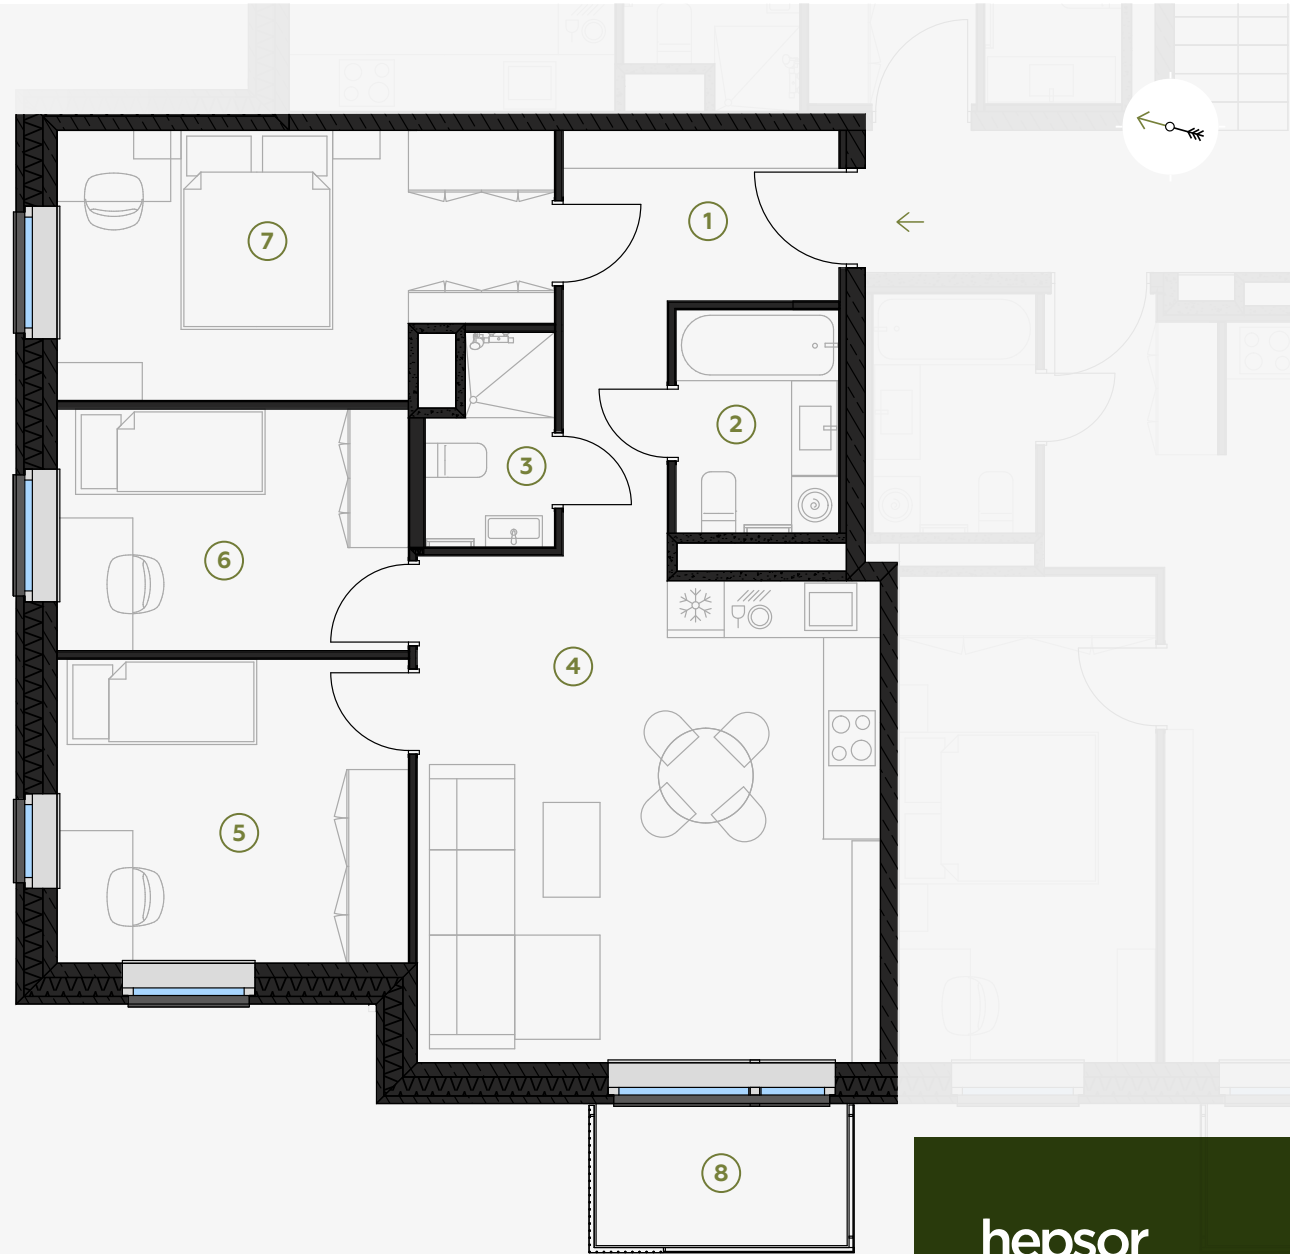

5th Floor, Gregora 2B, Riga

Apartment #28

#	ROOM	M ²	#	ROOM	M ²
1	Hall	8,20	7	Bedroom	13,72
2	Bathroom	4,06	8	Balcony	3,97
3	Bathroom	2,72			
4	Living r. & Kitchen	25,57			
5	Bedroom	11,90			
6	Bedroom	9,45			

Living area 75,62

Total area 79,59

SCALE 1:80

IN 1 CENTIMETER – 80 CENTIMETERS

hepsor

📍 Citadeles iela 12, Rīga, LV-1010

📞 +371 26 603 222
(WHATSAPP & VIBER) LV / EN / RU

✉️ olita@hepsor.lv