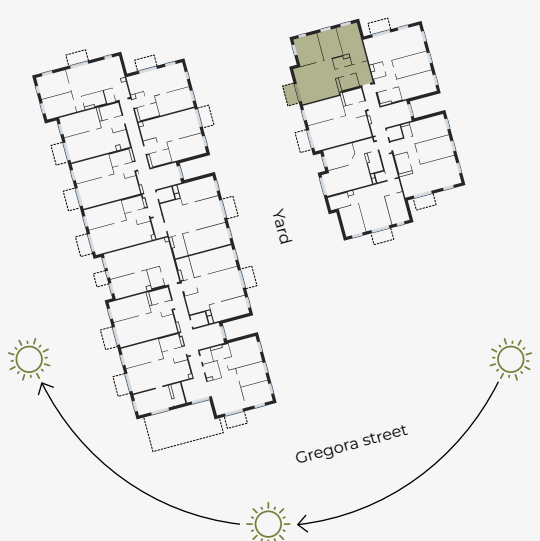

5th Floor, Gregora 2B, Riga

Apartment #28

#	ROOM	M ²	#	ROOM	M ²
1	Hall	8,20	7	Bedroom	13,72
2	Bathroom	4,06	8	Balcony	3,97
3	Bathroom	2,72			
4	Living r. & Kitchen	25,57			
5	Bedroom	11,90			
6	Bedroom	9,45			

Living area 75,62

Total area 79,59

SCALE 1:80

IN 1 CENTIMETER – 80 CENTIMETERS

hepsor

📍 Citadeles iela 12, Rīga, LV-1010

📞 +371 26 603 222
(WHATSAPP & VIBER) LV / EN / RU

✉️ olita@hepsor.lv