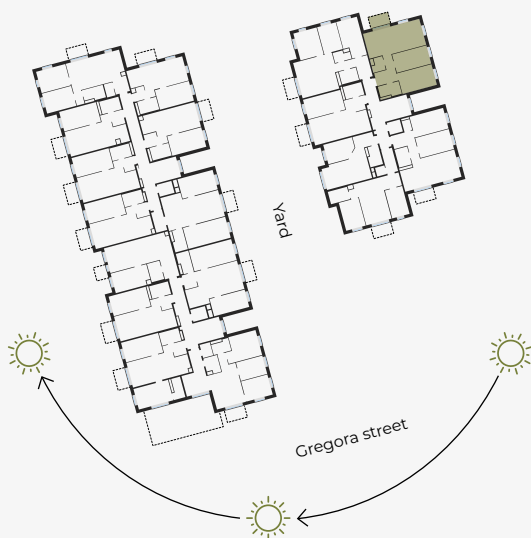

5th Floor, Gregora 2B, Riga

Apartment #29

#	ROOM	M ²
1	Hall	7,26
2	Bathroom	4,53
3	Bathroom	2,70
4	Bedroom	13,59
5	Bedroom	11,96
6	Living room & Kitchen	27,70
7	Balcony	3,97

Living area 67,74

Total area 71,71

SCALE 1:80

IN 1 CENTIMETER – 80 CENTIMETERS

hepsor

📍 Citadeles iela 12, Rīga, LV-1010

📞 +371 26 603 222
(WHATSAPP & VIBER) LV / EN / RU

✉️ olita@hepsor.lv