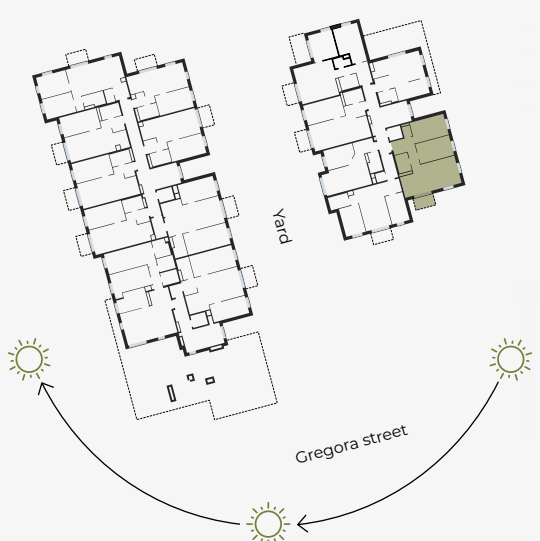

6th Floor, Gregora 2B, Riga

Apartment #30

#	ROOM	M ²
1	Hall	7,82
2	WC	1,57
3	Bathroom	4,24
4	Living room & Kitchen	27,54
5	Bedroom	12,78
6	Bedroom	13,25
7	Balcony	3,97

Living area 67,20

Total area 71,17

SCALE 1:80