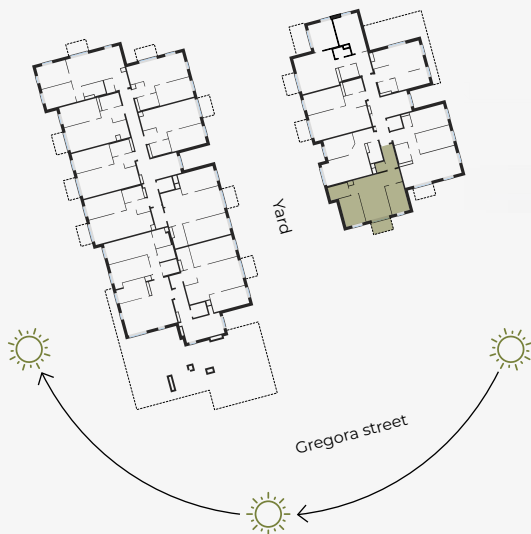

# Apartment #31

#	ROOM	M <sup>2</sup>
1	Hall	7,72
2	WC	1,56
3	Living room & Kitchen	23,38
4	Bedroom	9,26
5	Bedroom	10,42
6	Bathroom	4,56
7	Balcony	3,97

**Living area 56,90**

**Total area 60,87**

SCALE 1:80