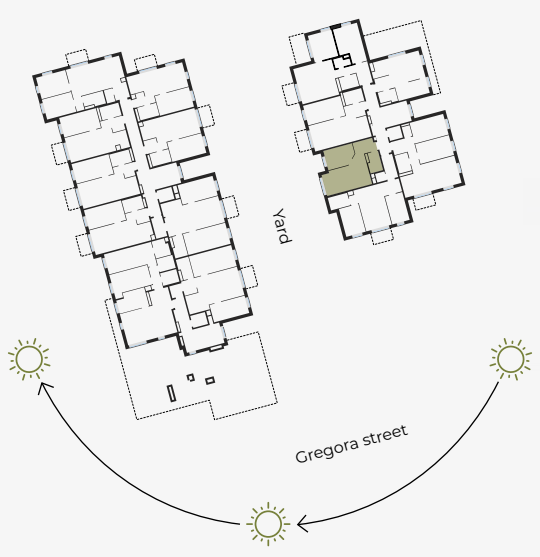

6th Floor, Gregora 2B, Riga

Apartment #32

#	ROOM	M ²
1	Hall	5,12
2	Bathroom	4,23
3	Living room & Kitchen	21,49
4	Bedroom	9,84

Living area 40,68

Total area 40,68

SCALE 1:80

IN 1 CENTIMETER – 80 CENTIMETERS

hepsor