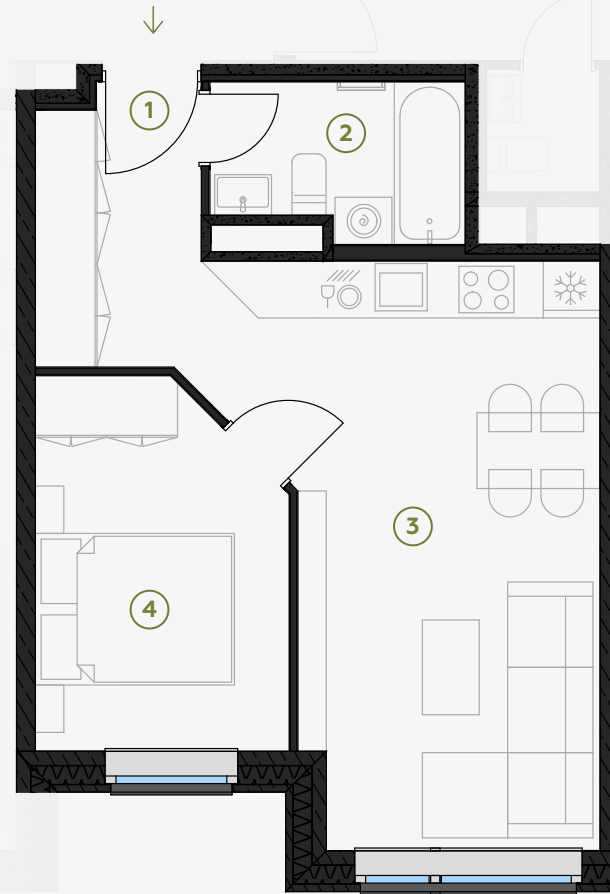

6th Floor, Gregora 2B, Riga

Apartment #32

#	ROOM	M ²
1	Hall	5,12
2	Bathroom	4,23
3	Living room & Kitchen	21,49
4	Bedroom	9,84

Living area 40,68

Total area 40,68

SCALE 1:80

IN 1 CENTIMETER – 80 CENTIMETERS

hepsor