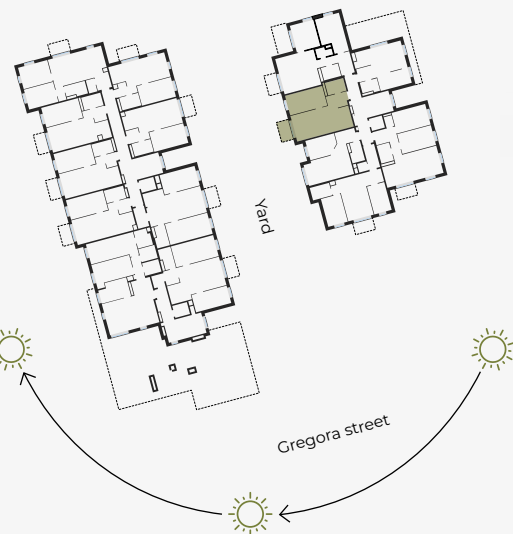

# Apartment #33

#	ROOM	M <sup>2</sup>
1	Hall	4,53
2	Bathroom	4,35
3	Living room & Kitchen	26,76
4	Bedroom	13,87
5	Balcony	3,97

Living area 49,51

Total area 53,48

SCALE 1:80

IN 1 CENTIMETER – 80 CENTIMETERS