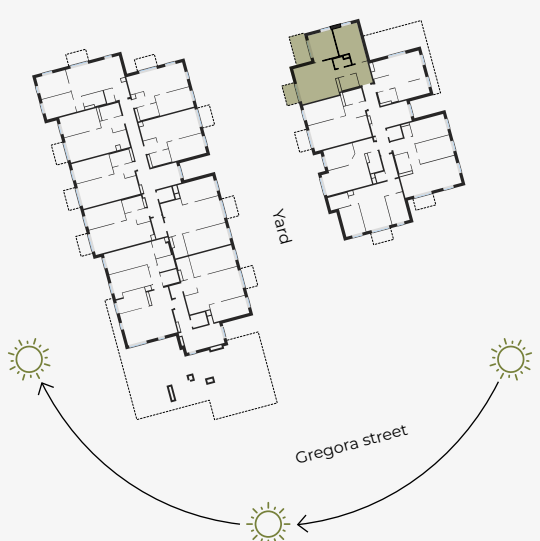

6th Floor, Gregora 2B, Riga

Apartment #34

#	ROOM	M²
1	Hall	8,20
2	Bathroom	4,06
3	Bathroom	2,72
4	Living r. & Kitchen	25,43
5	Balcony	3,97
6	Bedroom	12,27

#	ROOM	M²
7	Bedroom	15,76
8	Terrace	6,72

Living area 68,44

Total area 79,13

SCALE 1:80

IN 1 CENTIMETER – 80 CENTIMETERS

hepsor

📍 Citadeles iela 12, Rīga, LV-1010

📞 +371 26 603 222
(WHATSAPP & VIBER) LV / EN / RU

✉️ olita@hepsor.lv