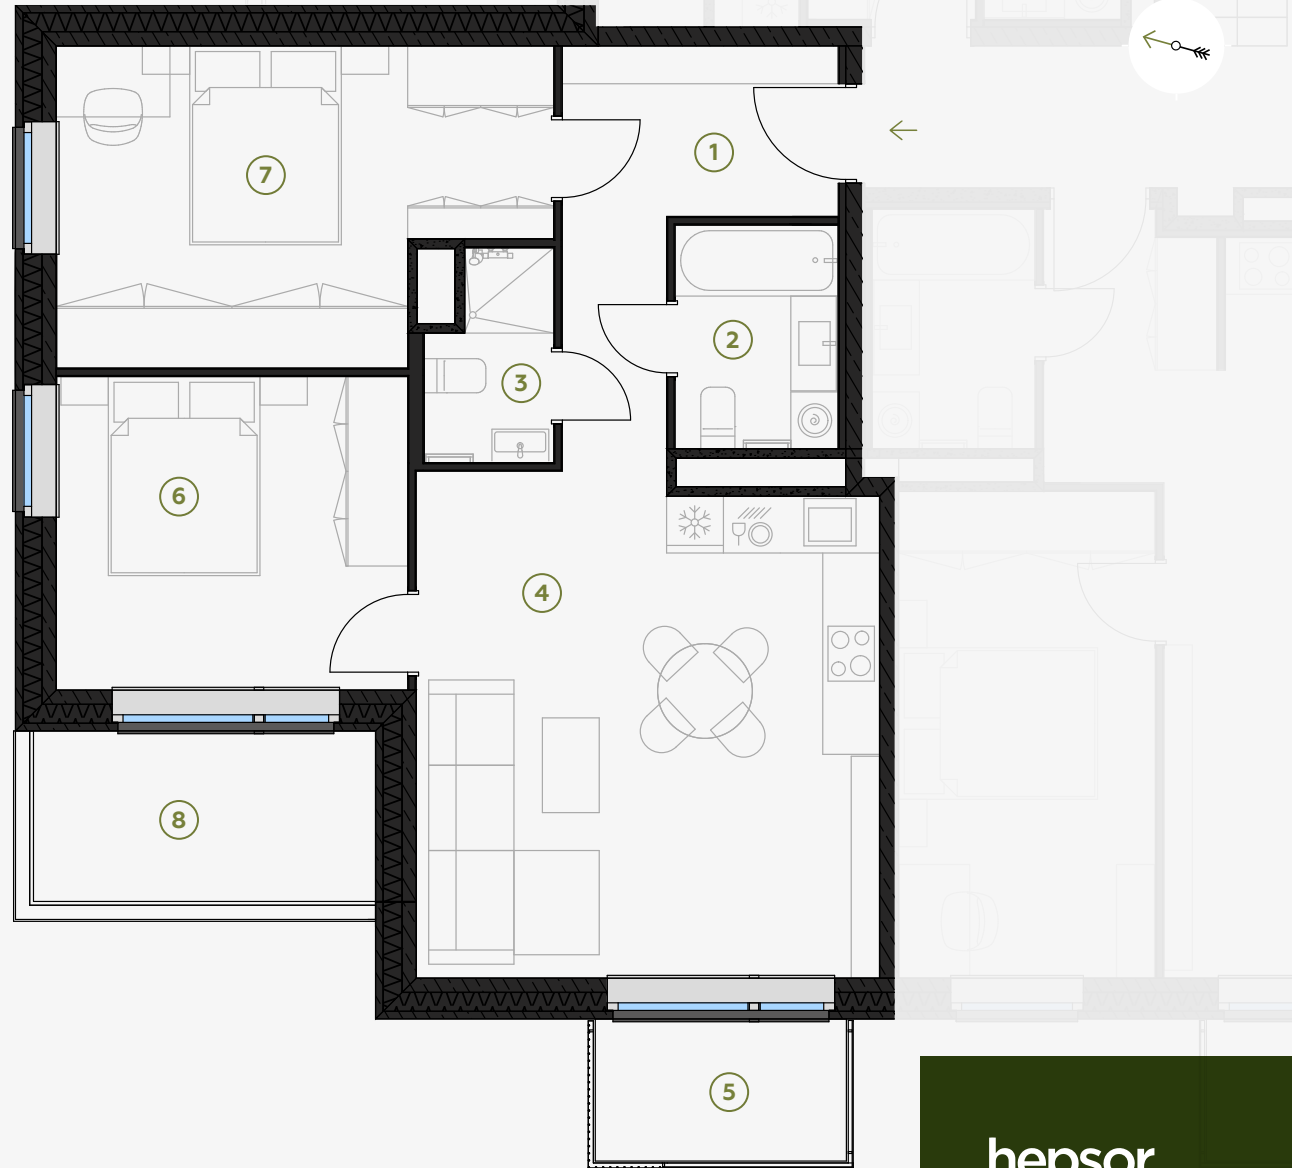

6th Floor, Gregora 2B, Riga

Apartment #34

#	ROOM	M²
1	Hall	8,20
2	Bathroom	4,06
3	Bathroom	2,72
4	Living r. & Kitchen	25,43
5	Balcony	3,97
6	Bedroom	12,27

#	ROOM	M²
7	Bedroom	15,76
8	Terrace	6,72

Living area 68,44

Total area 79,13

SCALE 1:80

IN 1 CENTIMETER – 80 CENTIMETERS

hepsor

📍 Citadeles iela 12, Rīga, LV-1010

📞 +371 26 603 222
(WHATSAPP & VIBER) LV / EN / RU

✉️ olita@hepsor.lv