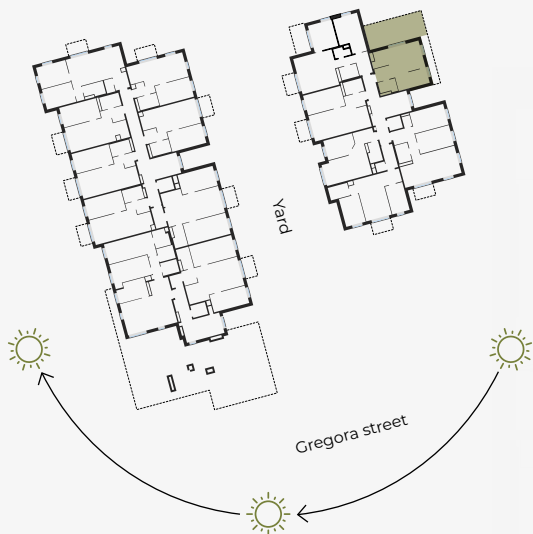

6th Floor, Gregora 2B, Riga

Apartment #35

#	ROOM	M ²
1	Hall	3,67
2	Bathroom	3,62
3	Living room & Kitchen	22,31
4	Bedroom	8,10
5	Terrace	24,46

Living area 37,70

Total area 62,16

SCALE 1:80

0 80 160 240

IN 1 CENTIMETER – 80 CENTIMETERS