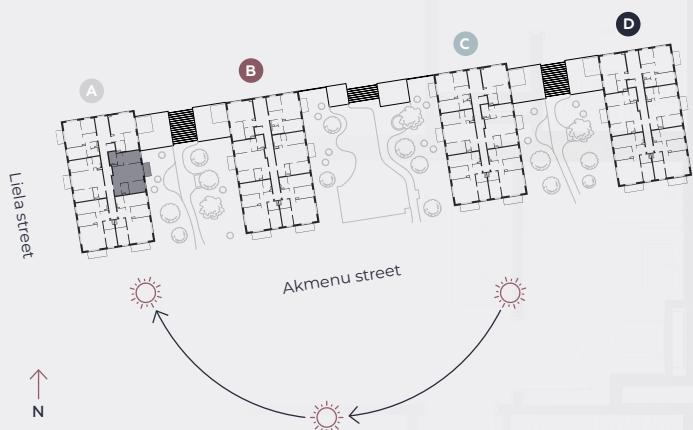

2nd floor, Liela street 45a, Marupe

Apartment # 6

#	ROOM	M²
1	Hall	4
2	WC	3,7
3	Bedroom	9
4	Living room & Kitchen	25,4
5	Bedroom	13,4
6	Bathroom	4,3
7	Balcony	4,5

Living area 59,8

Total area 64,3

SCALE 1:80

0 80 160 240

IN 1 CENTIMETER – 80 CENTIMETERS