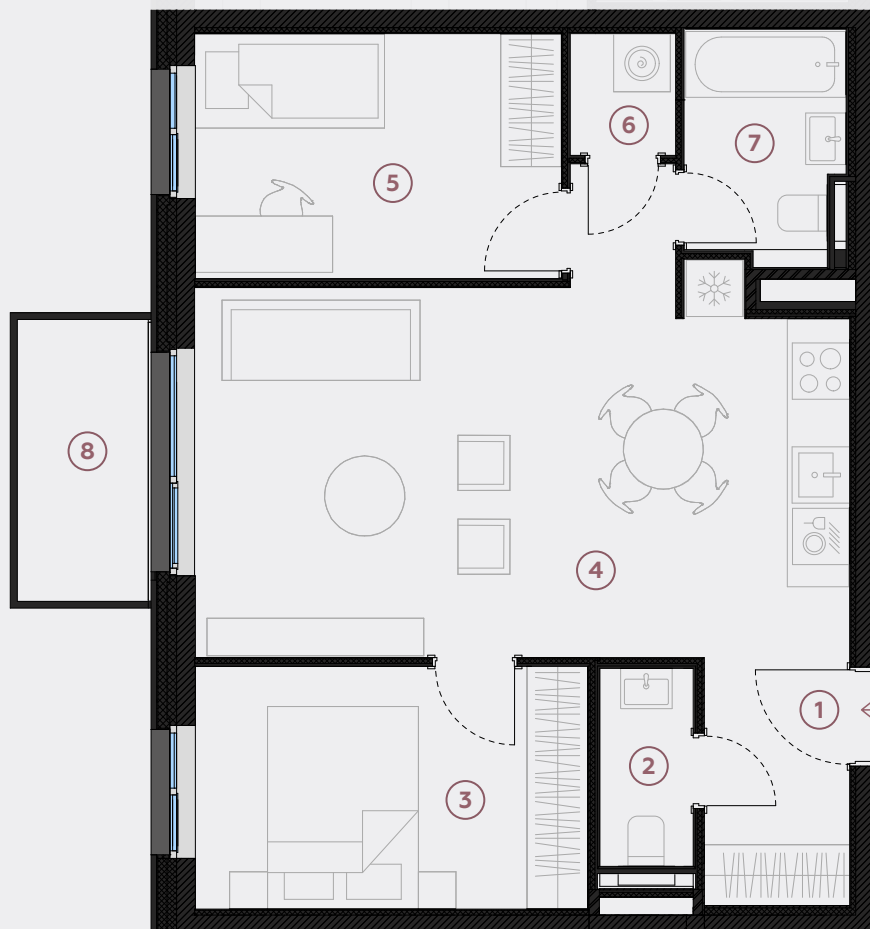

2nd floor, Liela street 45a, Marupe

## Apartment # 9

#	ROOM	M <sup>2</sup>
1	Hall	4,1
2	WC	2,1
3	Bedroom	10,7
4	Living room & Kitchen	28,4
5	Bedroom	10,1
6	Wardrobe	1,4
7	Bathroom	4
8	Balcony	4,5

**Living area 60,8**

**Total area 65,3**

SCALE 1:80