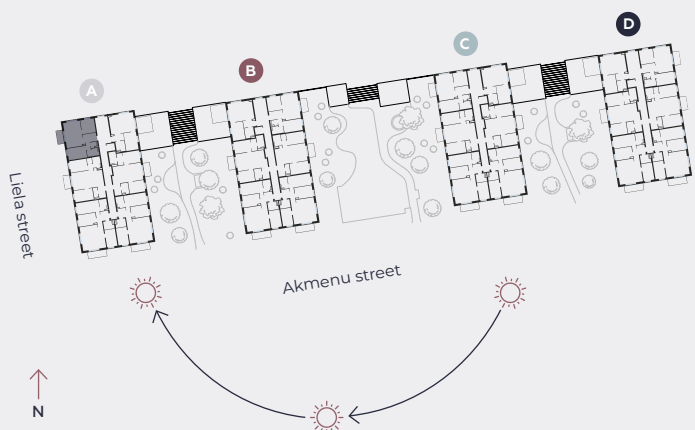

2nd floor, Liela street 45a, Marupe

## Apartment # 10

#	ROOM	M <sup>2</sup>
1	Hall	6,9
2	WC	1,6
3	Bathroom	3,9
4	Bedroom	10,8
5	Living room & Kitchen	22
6	Bedroom	9,6
7	Balcony	4,5

Living area 54,8

Total area 59,3

SCALE 1:80

0 80 160 240

IN 1 CENTIMETER – 80 CENTIMETERS