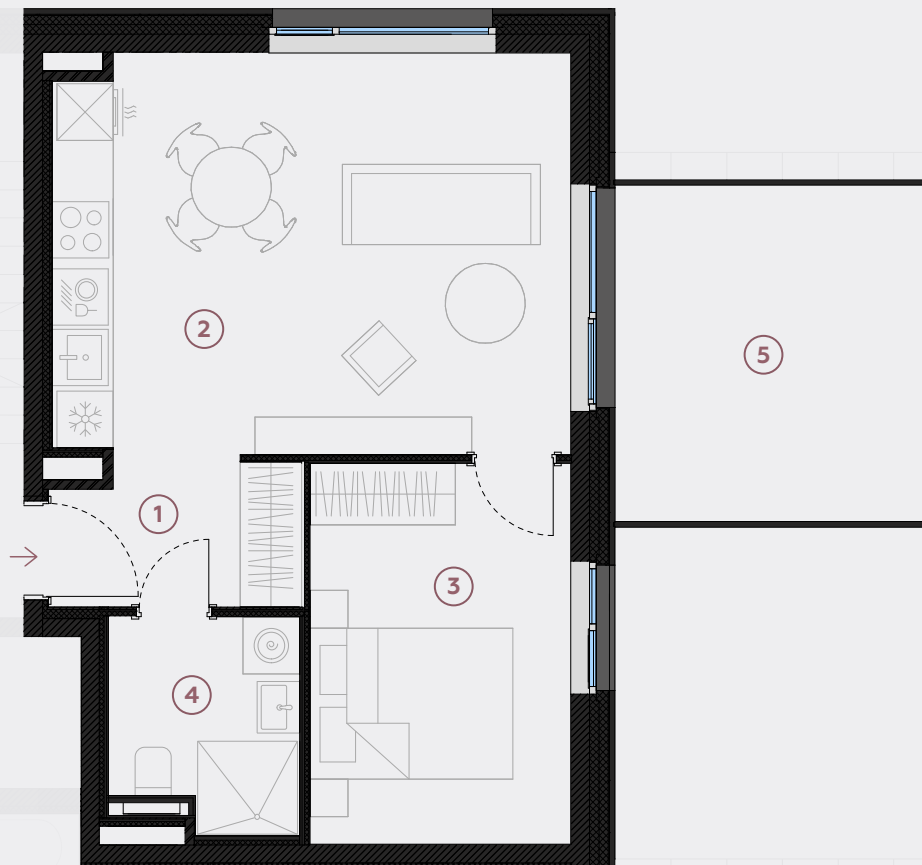

2nd floor, Liela street 45a, Marupe

Apartment # 11

#	ROOM	M ²
1	Hall	4
2	Living room & Kitchen	23,2
3	Bedroom	11,2
4	Bathroom	4,3
5	Terrace	12,3

Living area 42,7

Total area 55

SCALE 1:80

0 80 160 240

IN 1 CENTIMETER – 80 CENTIMETERS