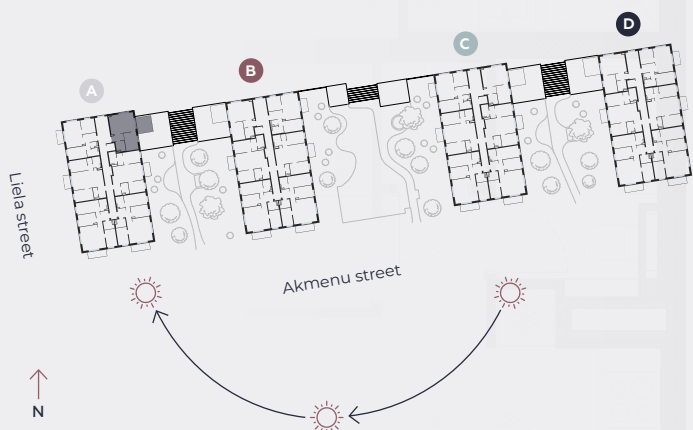

2nd floor, Liela street 45a, Marupe

Apartment # 11

#	ROOM	M ²
1	Hall	4
2	Living room & Kitchen	23,2
3	Bedroom	11,2
4	Bathroom	4,3
5	Terrace	12,3

Living area 42,7

Total area 55

SCALE 1:80

0 80 160 240

IN 1 CENTIMETER – 80 CENTIMETERS