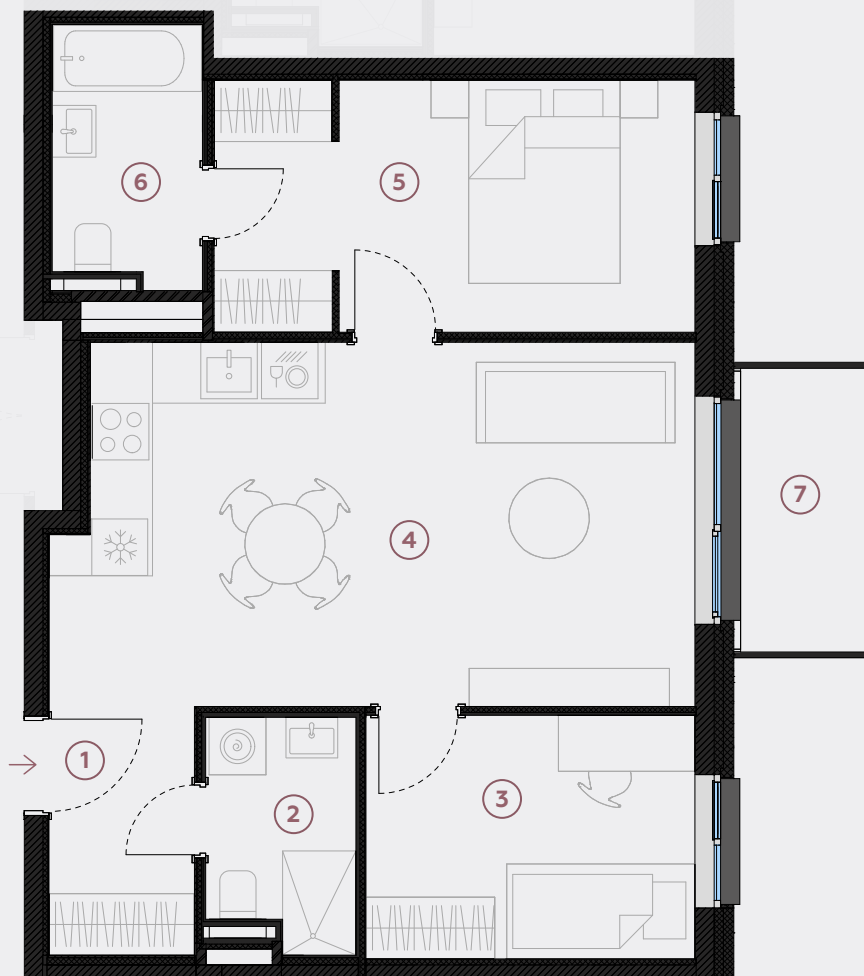

3rd floor, Liela street 45a, Marupe

Apartment # 12

#	ROOM	M ²
1	Hall	4
2	WC	3,7
3	Bedroom	9
4	Living room & Kitchen	25,4
5	Bedroom	13,4
6	Bathroom	4,3
7	Balcony	4,5

Living area 59,8

Total area 64,3

SCALE 1:80