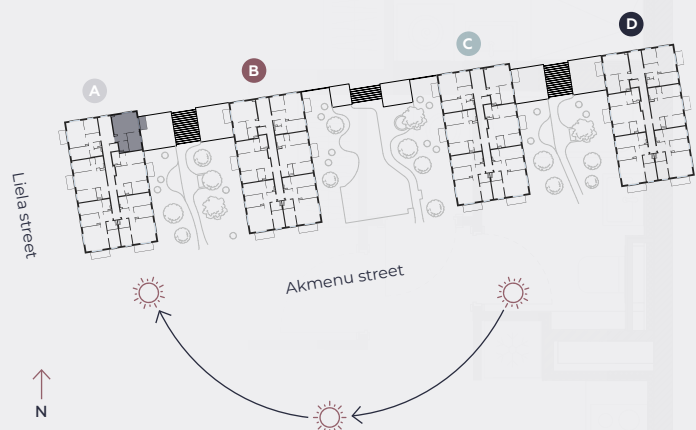

3rd floor, Liela street 45a, Marupe

Apartment # 17

#	ROOM	M ²
1	Hall	4
2	Living room & Kitchen	23,2
3	Bedroom	11,2
4	Bathroom	4,3
5	Balcony	4,5

Living area 42,7

Total area 47,2

SCALE 1:80

0 80 160 240

IN 1 CENTIMETER – 80 CENTIMETERS