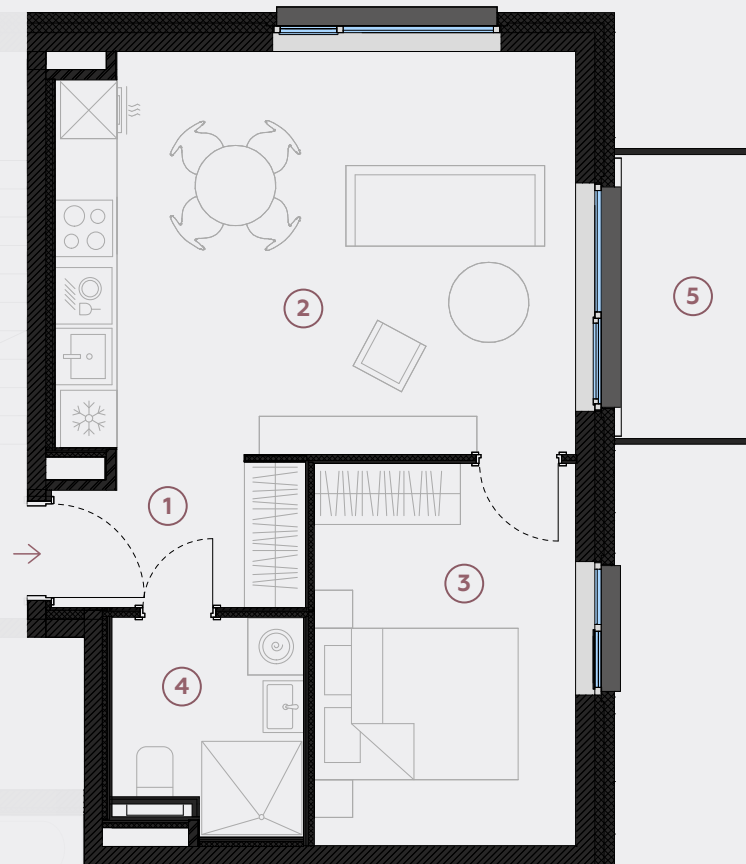

3rd floor, Liela street 45a, Marupe

Apartment # 17

#	ROOM	M ²
1	Hall	4
2	Living room & Kitchen	23,2
3	Bedroom	11,2
4	Bathroom	4,3
5	Balcony	4,5

Living area 42,7

Total area 47,2

SCALE 1:80

0 80 160 240

IN 1 CENTIMETER – 80 CENTIMETERS