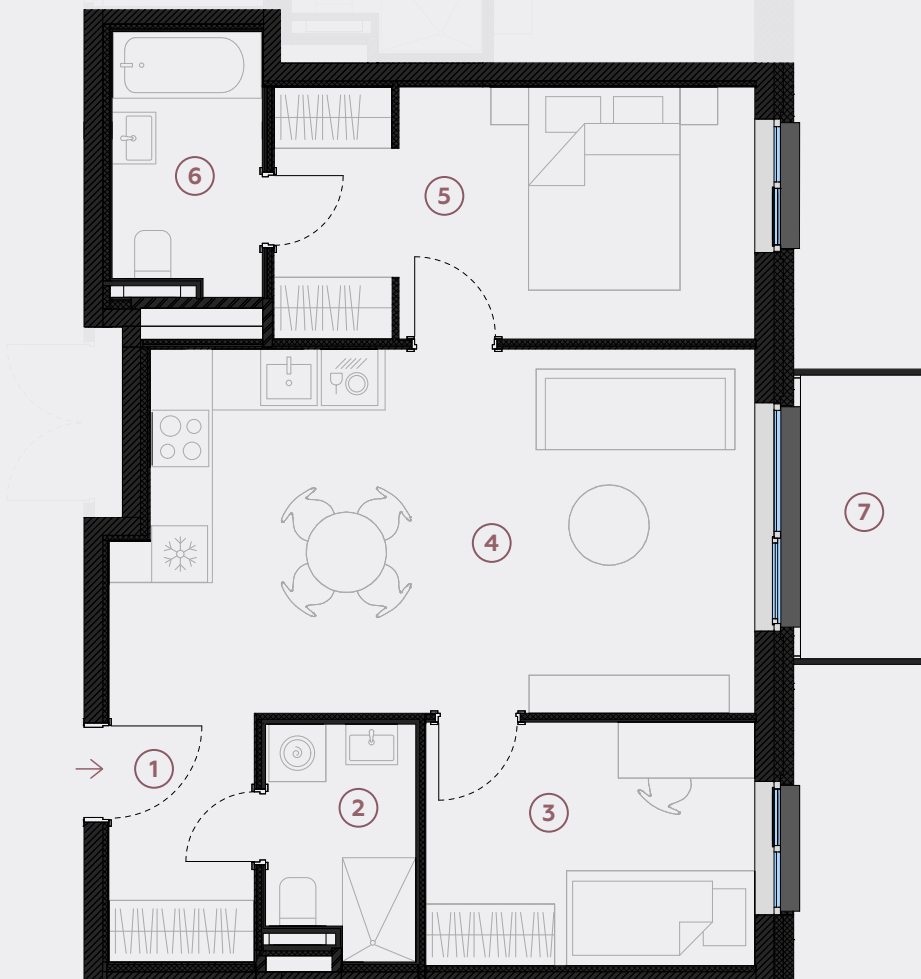

hepsor

📍 Citadeles iela 12,
Rīga, LV-1010

📞 +371 26 603 222
(WHATSAPP & VIBER) LV / EN / RU

✉️ olita@hepsor.lv