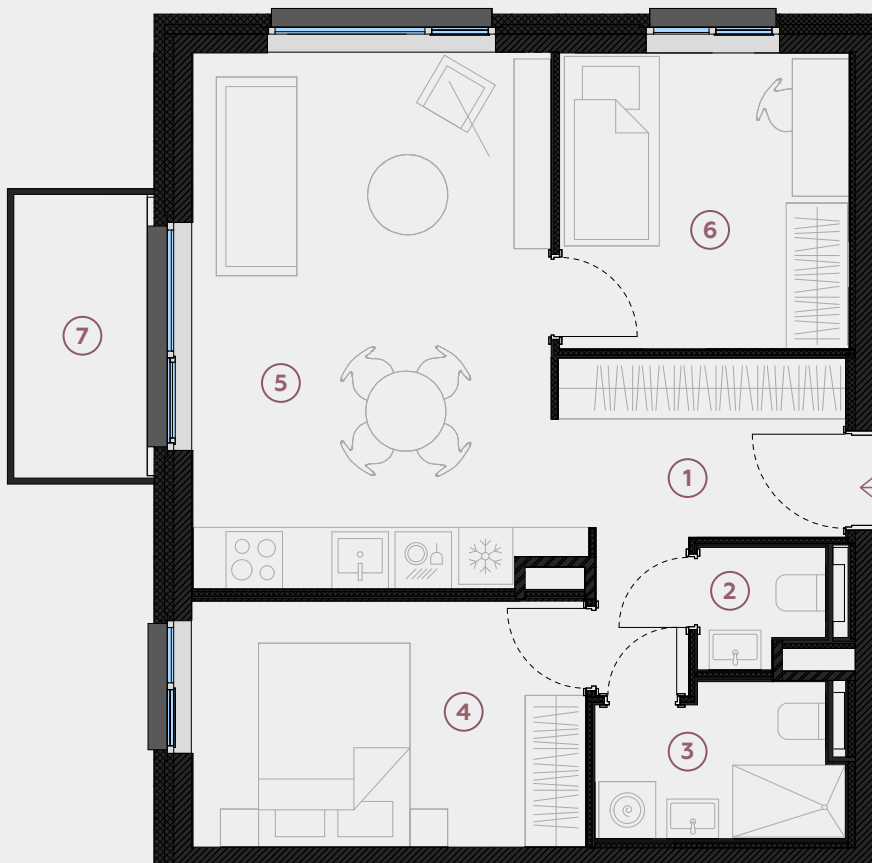

4th floor, Liela street 45a, Marupe

Apartment # 22

#	ROOM	M ²
1	Hall	6,9
2	WC	1,6
3	Bathroom	3,9
4	Bedroom	10,8
5	Living room & Kitchen	22
6	Bedroom	9,6
7	Balcony	4,5

Living area 54,8

Total area 59,3

SCALE 1:80