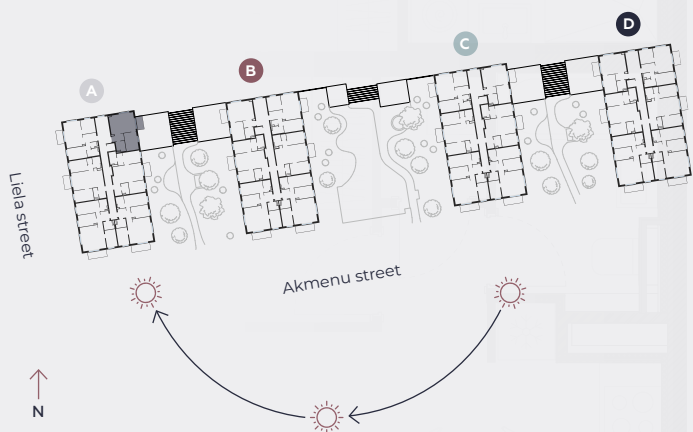

4th floor, Liela street 45a, Marupe

Apartment # 23

#	ROOM	M ²
1	Hall	4
2	Living room & Kitchen	23,2
3	Bedroom	11,2
4	Bathroom	4,3
5	Balcony	4,5

Living area 42,7

Total area 47,2

SCALE 1:80

0 80 160 240

IN 1 CENTIMETER – 80 CENTIMETERS