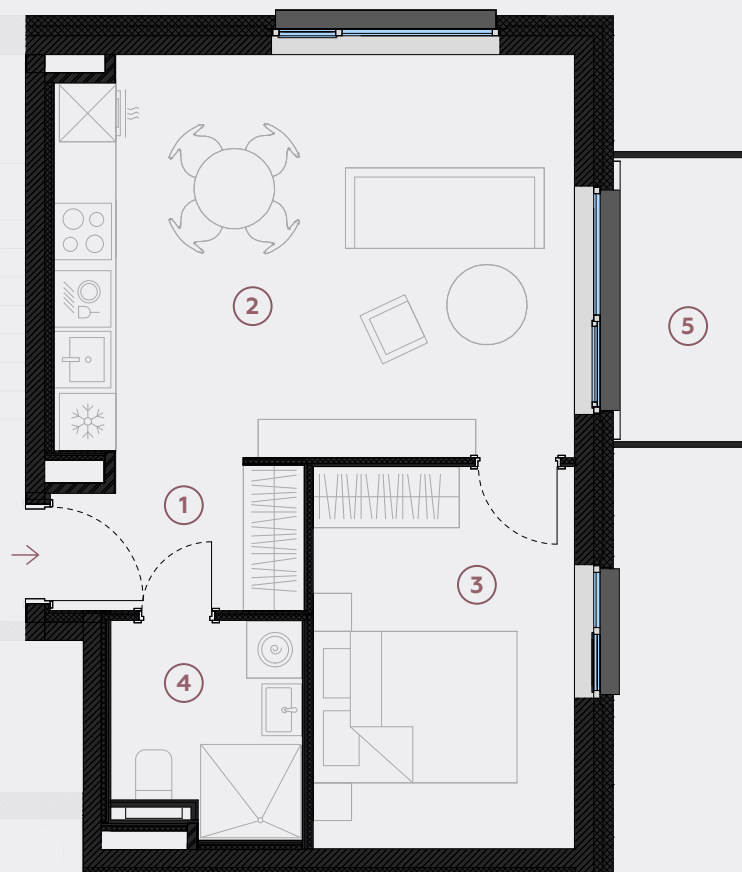

4th floor, Liela street 45a, Marupe

Apartment # 23

#	ROOM	M ²
1	Hall	4
2	Living room & Kitchen	23,2
3	Bedroom	11,2
4	Bathroom	4,3
5	Balcony	4,5

Living area 42,7

Total area 47,2

SCALE 1:80

0 80 160 240

IN 1 CENTIMETER – 80 CENTIMETERS