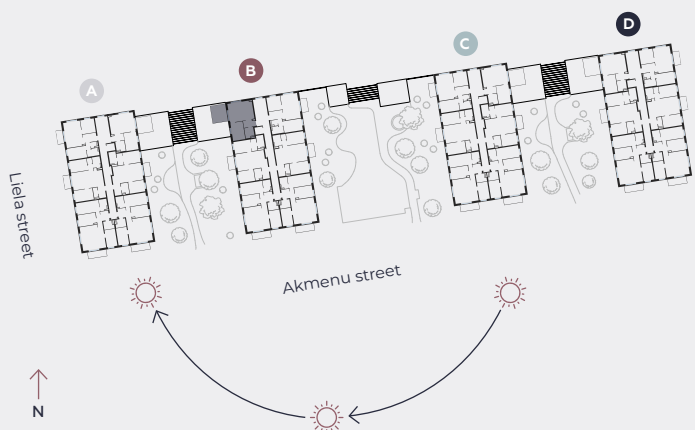

2nd floor, Liela street 45b, Marupe

Apartment # 34

#	ROOM	M ²
1	Hall	4
2	Living room & Kitchen	23,3
3	Bedroom	11,2
4	Bathroom	4,3
5	Terrace	13,3

Living area 42,8

Total area 56,1

SCALE 1:80

0 80 160 240

IN 1 CENTIMETER – 80 CENTIMETERS