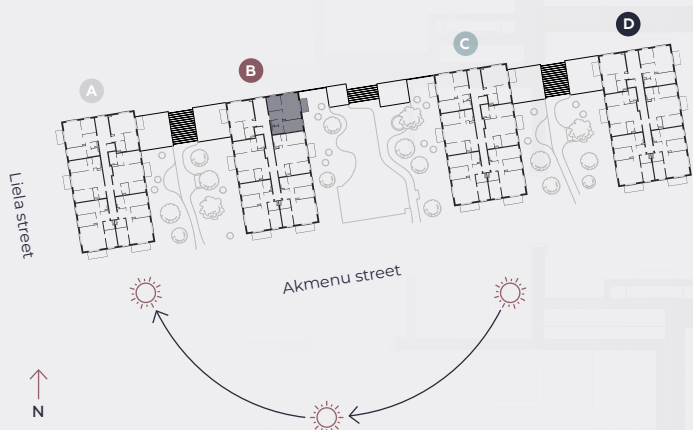

3rd floor, Liela street 45b, Marupe

## Apartment # 35

| # | ROOM                  | M <sup>2</sup> |
|---|-----------------------|----------------|
| 1 | Hall                  | 6,9            |
| 2 | WC                    | 1,6            |
| 3 | Bathroom              | 3,9            |
| 4 | Bedroom               | 10,8           |
| 5 | Living room & Kitchen | 22             |
| 6 | Bedroom               | 9,6            |
| 7 | Balcony               | 4,5            |

Living area 54,8

Total area 59,3

SCALE 1:80

0 80 160 240

IN 1 CENTIMETER – 80 CENTIMETERS

**hepsor**

📍 Citadeles iela 12,  
Rīga, LV-1010

📞 +371 26 603 222