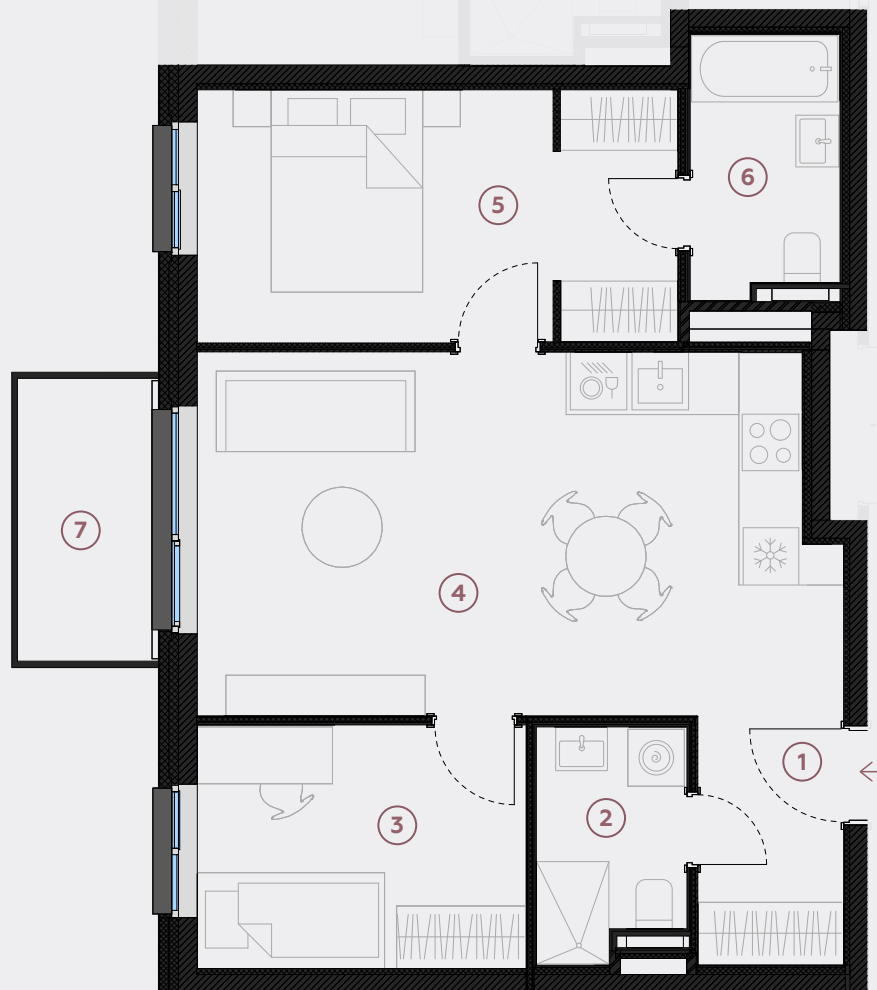

hepsor

📍 Citadeles iela 12,
Rīga, LV-1010

📞 +371 26 603 222
(WHATSAPP & VIBER) LV / EN / RU

✉️ olita@hepsor.lv